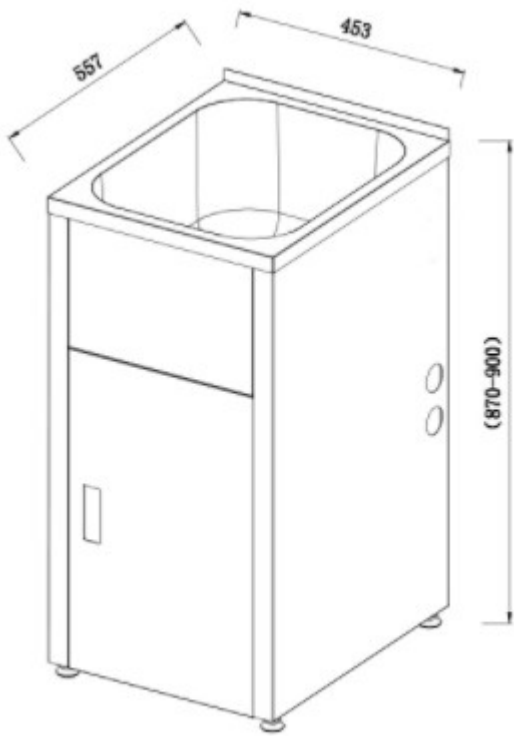

CODE:	BK35LC
SIZE:	455W x 560D x 870H mm
TYPE:	COMPACT
CONFIGURATION:	TUB & CABINET

**JNK** | BATHROOM, PLUMBING  
& KITCHEN SUPPLIES

NB: Drawings are not to scale—they are to assist only. All measurements are nominal and are subject to change.