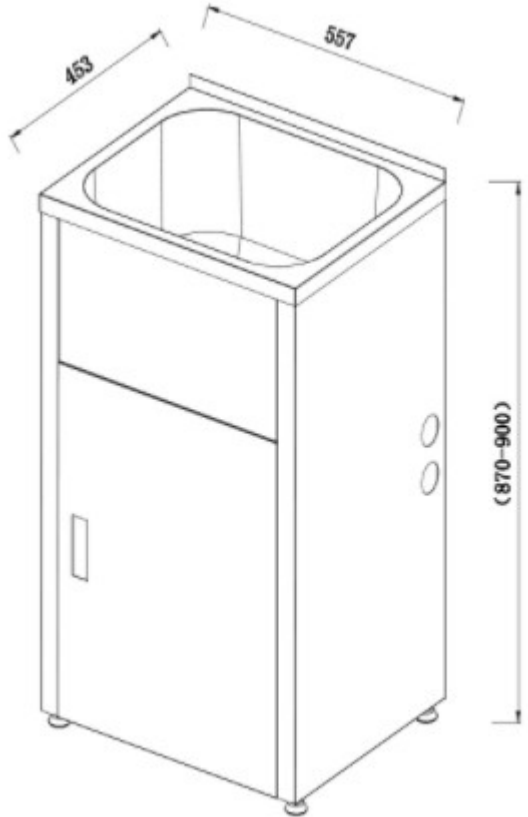

CODE:	BK35L
SIZE:	560W x 455D x 870H mm
TYPE:	STANDARD
CONFIGURATION:	TUB & CABINET

JNK | BATHROOM, PLUMBING
& KITCHEN SUPPLIES

NB: Drawings are not to scale—they are to assist only. All measurements are nominal and are subject to change.