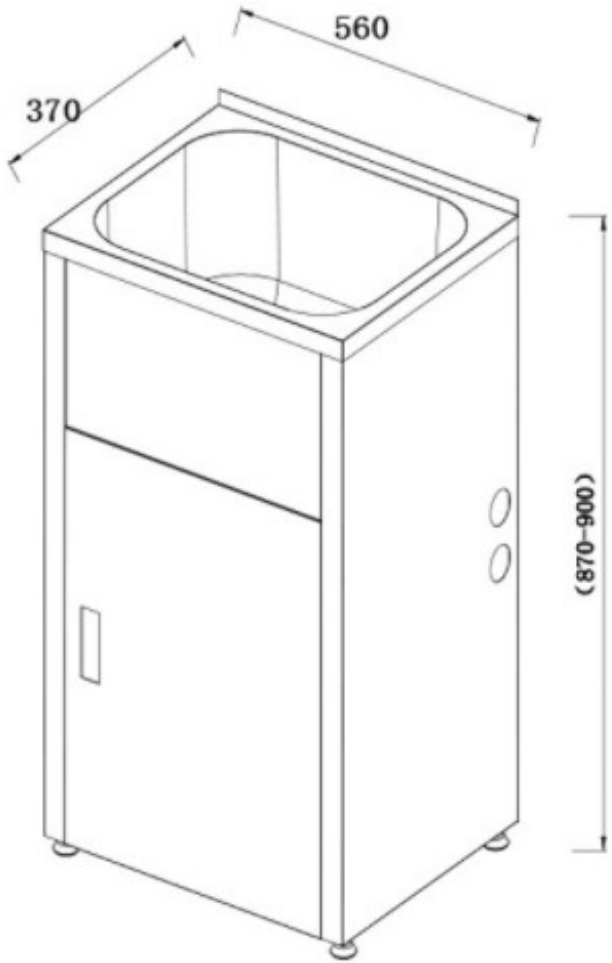

CODE:	BK30LB
SIZE:	560W x 370D x 870H mm
TYPE:	STANDARD
CONFIGURATION:	TUB & CABINET

JNK

BATHROOM, PLUMBING
& KITCHEN SUPPLIES

NB: Drawings are not to scale—they are to assist only. All measurements are nominal and are subject to change.