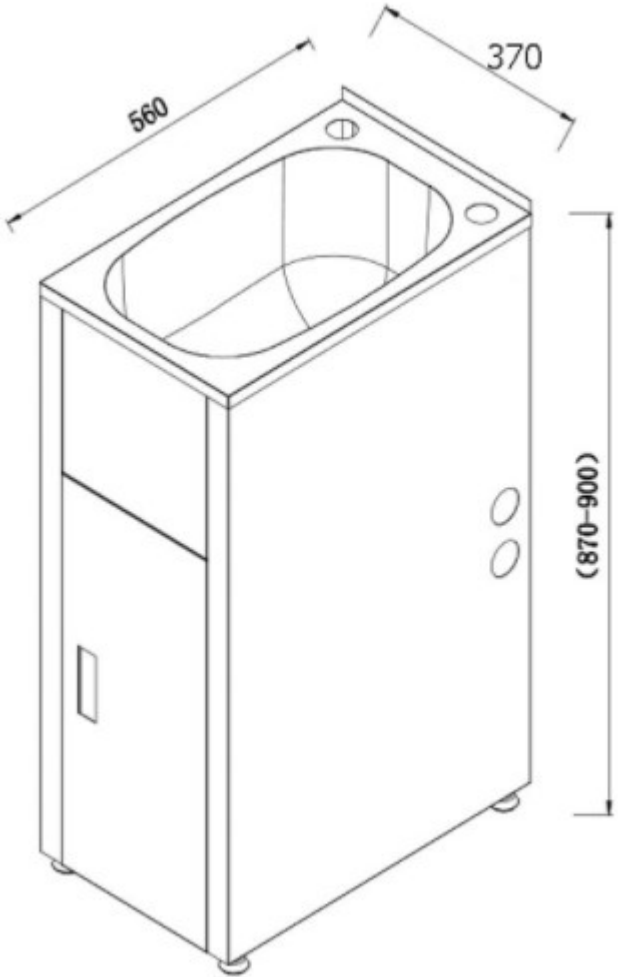

CODE:	BK30L
SIZE:	370W x 560D x 870H mm
TYPE:	COMPACT
CONFIGURATION:	TUB & CABINET

JNK

BATHROOM, PLUMBING
& KITCHEN SUPPLIES

NB: Drawings are not to scale—they are to assist only. All measurements are nominal and are subject to change.