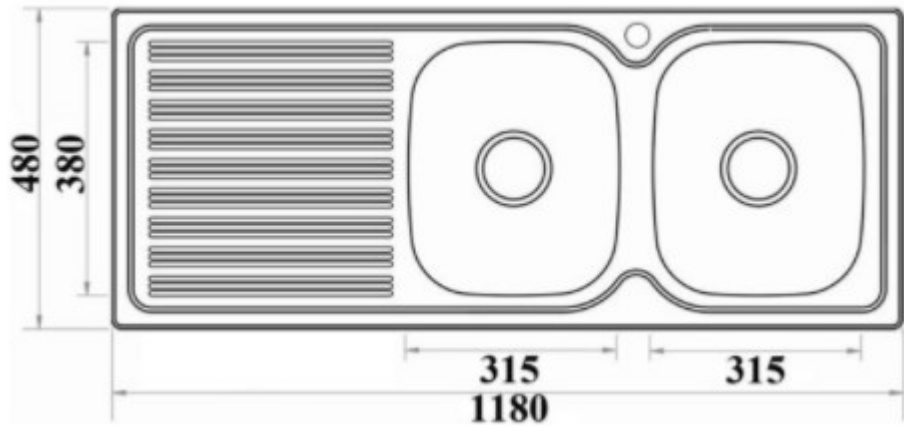

CODE:	BK118.1RS
SIZE:	W:1180mm x D:480mm x H:170mm
TYPE:	Double Bowl Sink with Drainer
CONFIGURATION:	Right Hand Bowl

JNK | BATHROOM, PLUMBING
& KITCHEN SUPPLIES

NB: Drawings are not to scale—they are to assist only. All measurements are nominal and are subject to change.