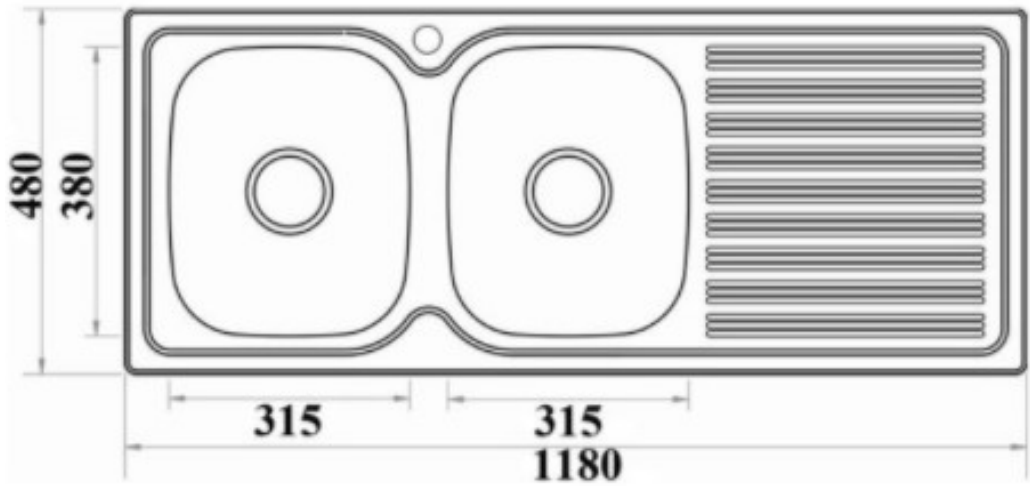

CODE:	BK118.1LS
SIZE:	W:1180mm x D:480mm x H:170mm
TYPE:	Double Bowl Sink with Drainer
CONFIGURATION:	Left Hand Bowl

JNK | BATHROOM, PLUMBING
& KITCHEN SUPPLIES

NB: Drawings are not to scale—they are to assist only. All measurements are nominal and are subject to change.