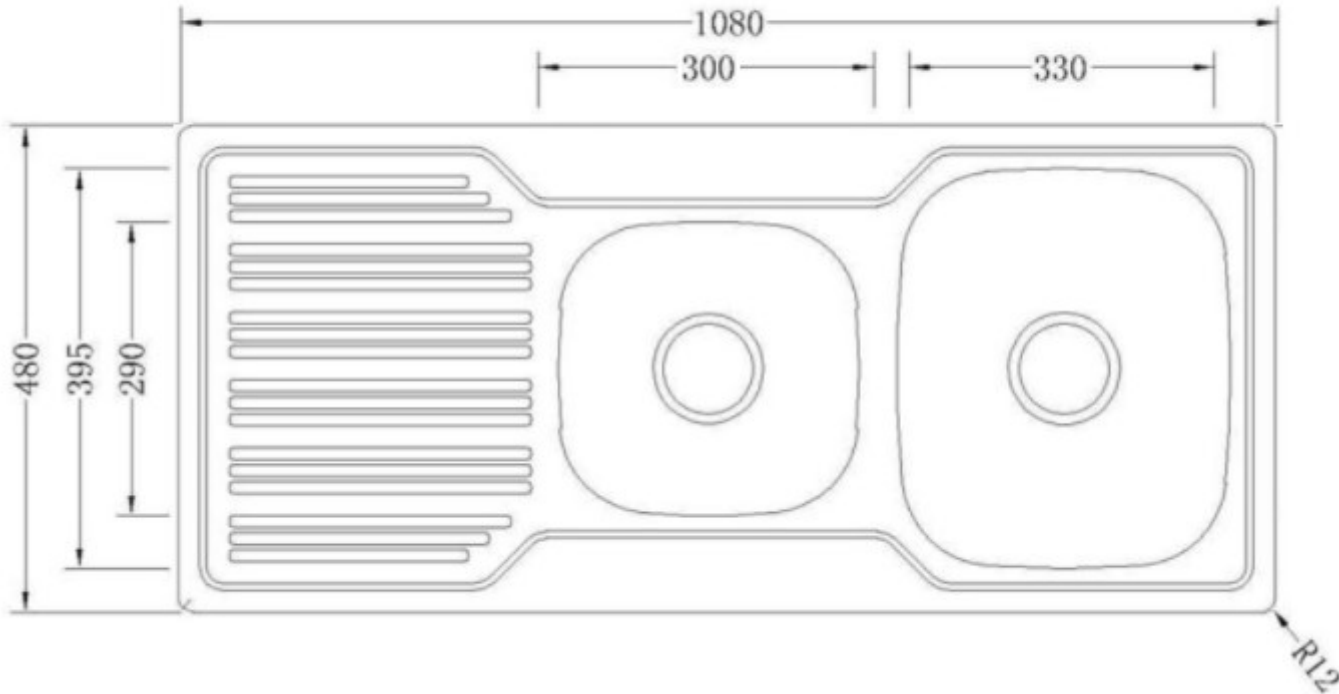

CODE:	BK108.1RS
SIZE:	W:1080mm x D:480mm x H:170mm
TYPE:	1 & 1/2 Bowl Sink with Drainer
CONFIGURATION:	Right Hand Bowl

**JNK**

BATHROOM, PLUMBING  
& KITCHEN SUPPLIES

NB: Drawings are not to scale—they are to assist only. All measurements are nominal and are subject to change.