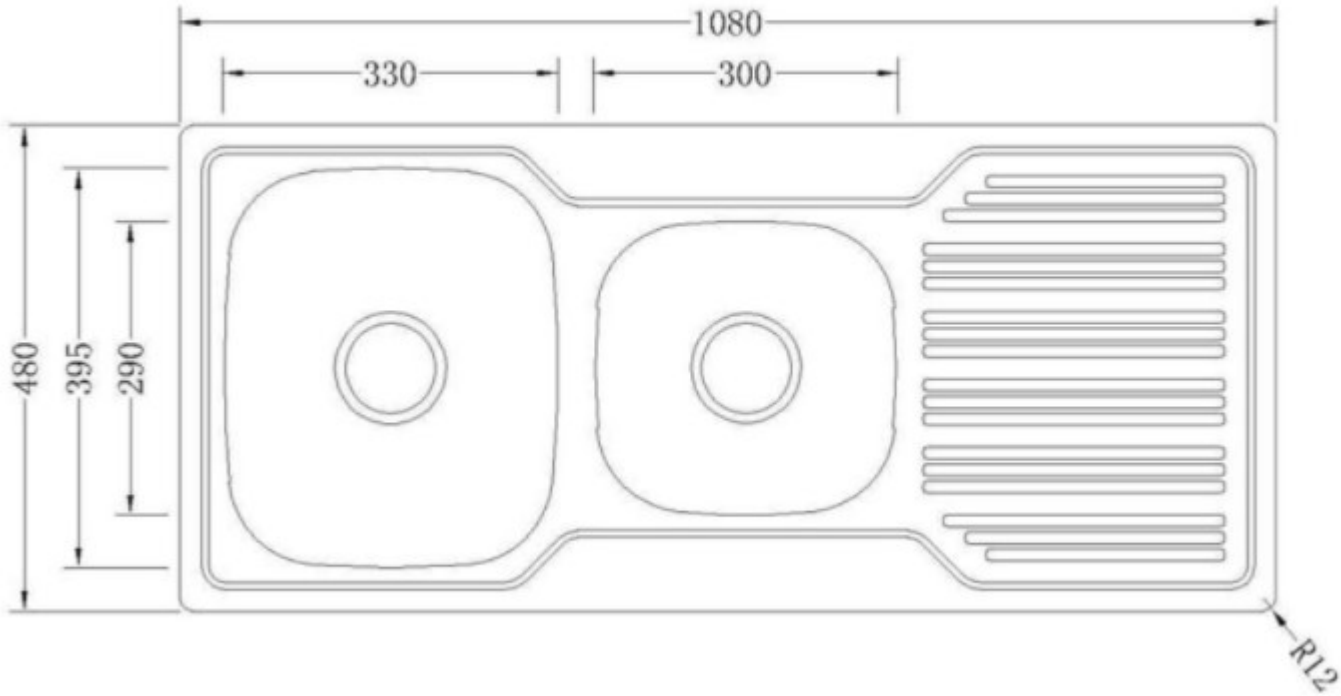

CODE:	BK108.1LS
SIZE:	W:1080mm x D:480mm x H:170mm
TYPE:	1 & 1/2 Bowl Sink with Drainer
CONFIGURATION:	Left Hand Bowl

**JNK**

BATHROOM, PLUMBING  
& KITCHEN SUPPLIES

NB: Drawings are not to scale—they are to assist only. All measurements are nominal and are subject to change.