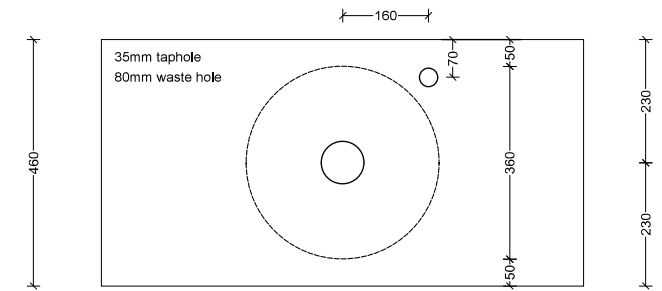

## Allure Flute

**WG** White Gloss  
ALF-BS-365-WG-S

**WM** White Matt  
ALF-BS-365-WM-U

Above Counter

Drawings

Taphole Offset

Taphole Behind

Cut Out Specifications

**Approx Capacity:** 10L

**Cut Out Size:** 80mm

**Waste Size:** 32mm without overflow

**Note:** Due to the manufacturing process, ceramic basins will vary from their nominal stated sizes. Use the dimensions provided as a guide only. Waste not included. Refer to brochure for pricing.