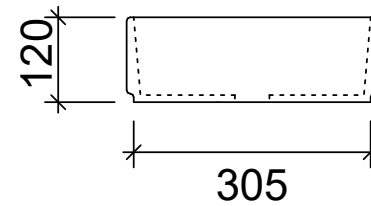

## Allure Flute

**WG** White Gloss  
ALF-BS-365-WG-S

**WM** White Matt  
ALF-BS-365-WM-U

Above Counter

Drawings

Taphole Offset

Taphole Behind

Cut Out Specifications

**Approx Capacity:** 10L

**Cut Out Size:** 80mm

**Waste Size:** 32mm without overflow

**Note:** Due to the manufacturing process, ceramic basins will vary from their nominal stated sizes. Use the dimensions provided as a guide only. Waste not included. Refer to brochure for pricing.