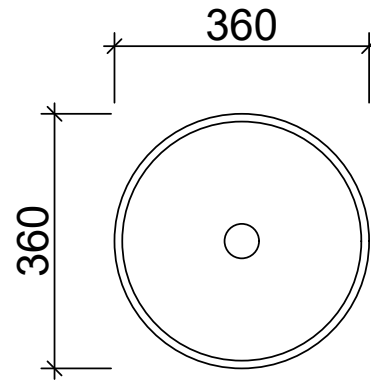

## Allure Flute

**WG** White Gloss  
ALF-BS-365-WG-S

**WM** White Matt  
ALF-BS-365-WM-U

Above Counter

Drawings

Taphole Offset

Taphole Behind

Cut Out Specifications

**Approx Capacity:** 10L

**Cut Out Size:** 80mm

**Waste Size:** 32mm without overflow

**Note:** Due to the manufacturing process, ceramic basins will vary from their nominal stated sizes. Use the dimensions provided as a guide only. Waste not included. Refer to brochure for pricing.