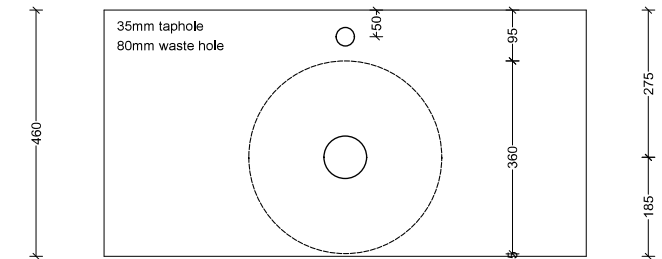

## Allure Flute

**WG** White Gloss  
ALF-BS-365-WG-S

**WM** White Matt  
ALF-BS-365-WM-U

Above Counter

Drawings

Taphole Offset

Taphole Behind

Cut Out Specifications

**Approx Capacity:** 10L

**Cut Out Size:** 80mm

**Waste Size:** 32mm without overflow

**Note:** Due to the manufacturing process, ceramic basins will vary from their nominal stated sizes. Use the dimensions provided as a guide only. Waste not included. Refer to brochure for pricing.