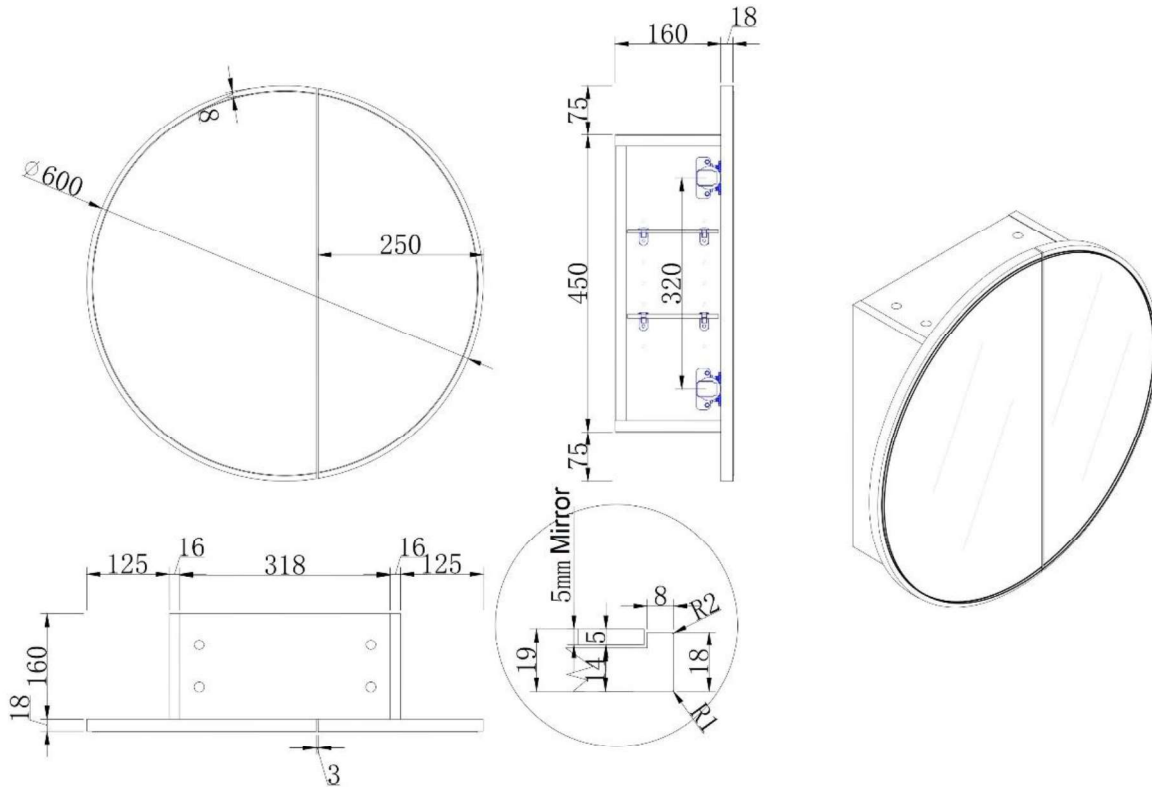

CABINET SIZE	COLOR	PRODUCT CODE	R.R.P
600X600X180MM	MATTE WHITE	AURIS600MW	\$495
600X600X180MM	MATTE BLACK	AURIS600B	\$545

## DESCRIPTION

- Unique Round design shaving cabinet
- 180mm overall depth with 160mm carcass.
- Soft-close door with full swing hinges
- Available in Matte White & Black Polyurethane finish
- Copper free mirror

## AURIS 600X600X180MM

Prices include GST. All measurements are in millimeters and subject to change without notice. For products, please allow +/- 10mm tolerance for manufacturing variance.