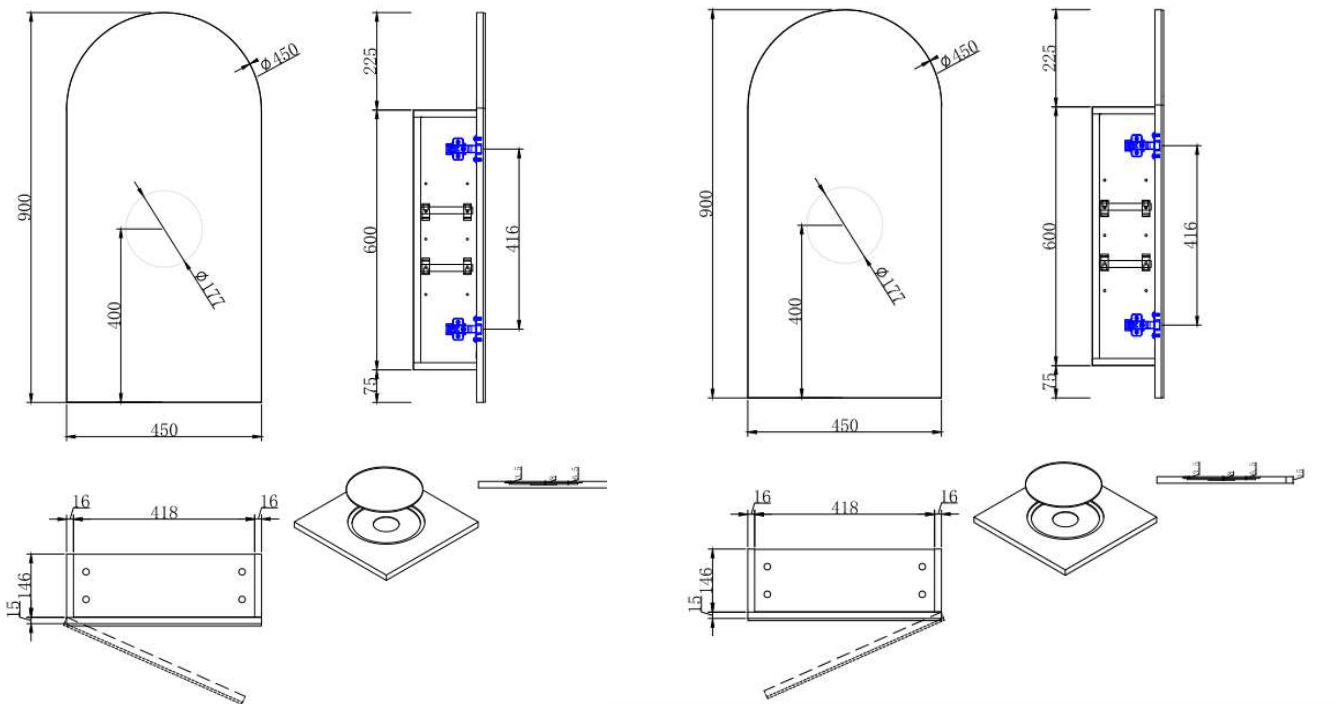

CABINET SIZE	COLOR	PRODUCT CODE	R.R.P
450X900X150MM L/H HINGE	MATTE WHITE	ARCHIED9045MW	\$445
450X900X150MM L/H HINGE	MATTE BLACK	ARCHIED9045B	\$495
450X900X150MM R/H HINGE	MATTE WHITE	ARCHIED9045MWR	\$445
450X900X150MM R/H HINGE	MATTE BLACK	ARCHIED9045BR	\$495

DESCRIPTION

- Unique Archie design shaving cabinet
- 150mm overall depth with 130mm carcass.
- Slim design allows it to be recessed into wall
- Soft-close door with full swing hinges
- Available in Matte White & Black Polyurethane finish
- Internal magnified mirror
- Copper free mirror

AHIED 450X900X150MM L/H HINGE

ARCHIED 450X900X150MM R/H HINGE

Prices include GST. All measurements are in millimeters and subject to change without notice. For products, please allow +/- 10mm tolerance for manufacturing variance.