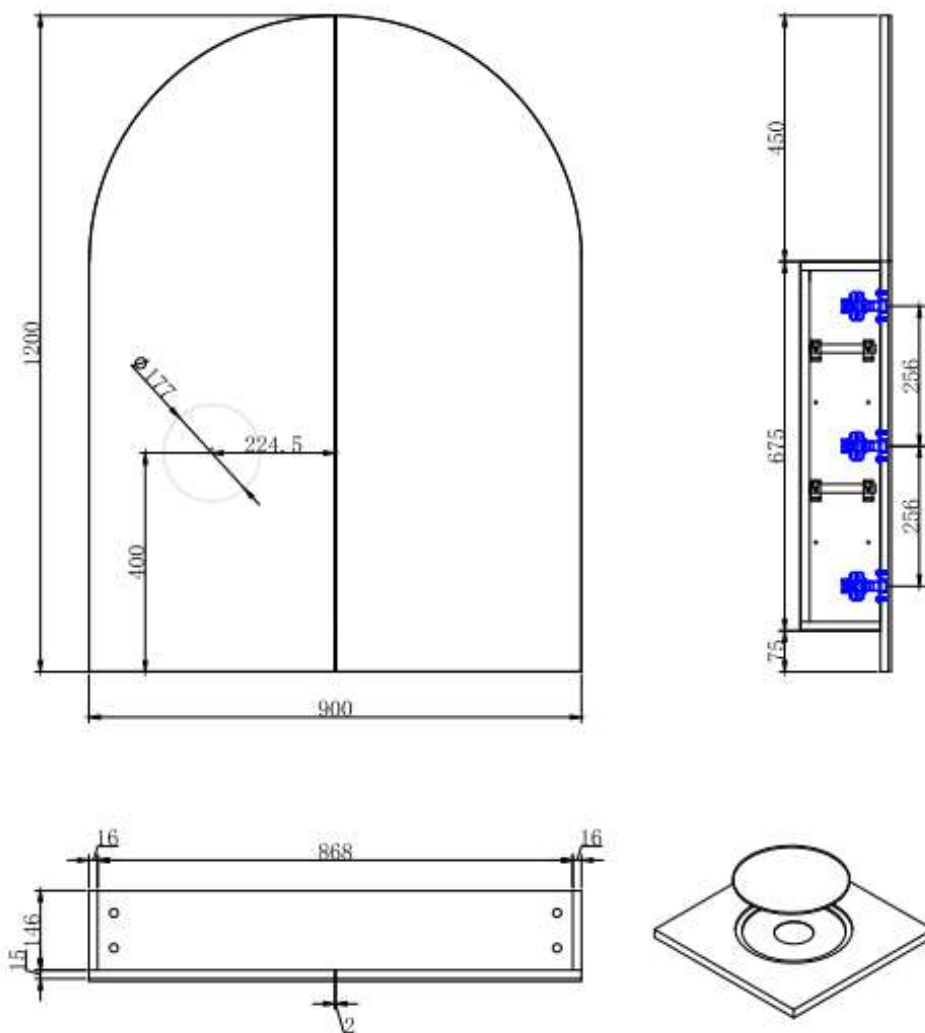

CABINET SIZE	COLOR	PRODUCT CODE	R.R.P
900X1200X150MM	MATTE WHITE	ARCHIED9012MW	\$745
900X1200X150MM	MATTE BLACK	ARCHIED9012B	\$795

DESCRIPTION

- Unique Archie design shaving cabinet
- 150mm overall depth with 130mm carcass.
- Slim design allows it to be recessed into wall
- Soft-close door with full swing hinges
- Available in Matte White & Black Polyurethane finish
- Internal magnified mirror
- Copper free mirror

ARCHIED 900X1200X150MM

Prices include GST. All measurements are in millimeters and subject to change without notice. For products, please allow +/- 10mm tolerance for manufacturing variance.