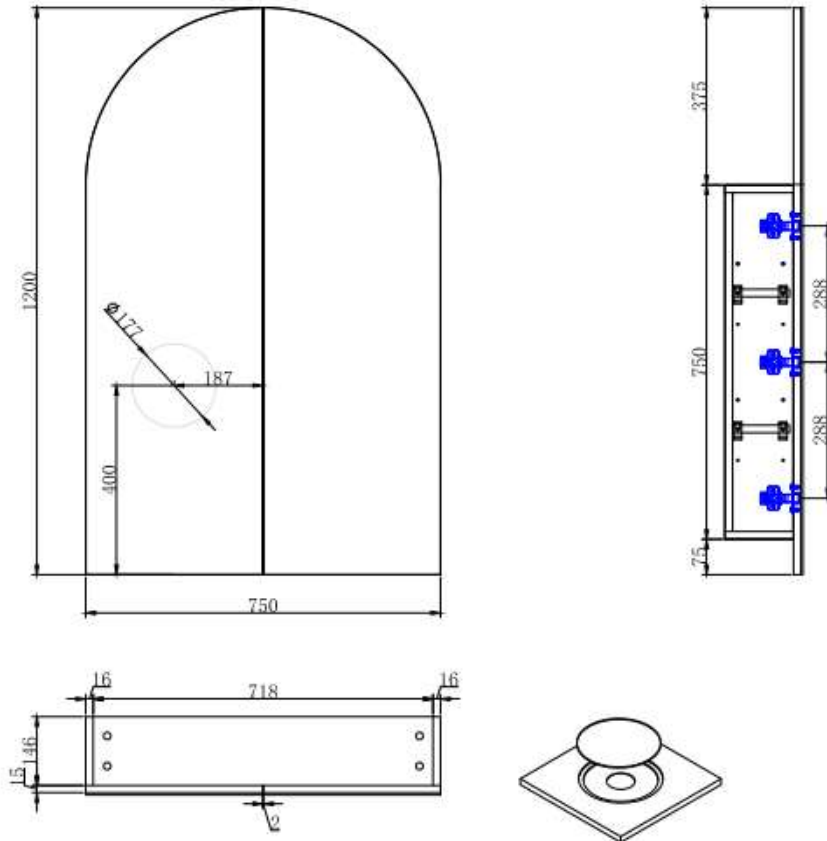

CABINET SIZE	COLOR	PRODUCT CODE	R.R.P
750X1200X150MM	MATTE WHITE	ARCHIED7512MW	\$595
750X1200X150MM	MATTE BLACK	ARCHIED7512B	\$645

## DESCRIPTION

- Unique Archie design shaving cabinet
- 150mm overall depth with 130mm carcass.
- Slim design allows it to be recessed into wall
- Soft-close door with full swing hinges
- Available in Matte White & Black Polyurethane finish
- Internal magnified mirror
- Copper free mirror

## ARCHIED 750X1200X150MM

Prices include GST. All measurements are in millimeters and subject to change without notice. For products, please allow +/- 10mm tolerance for manufacturing variance.