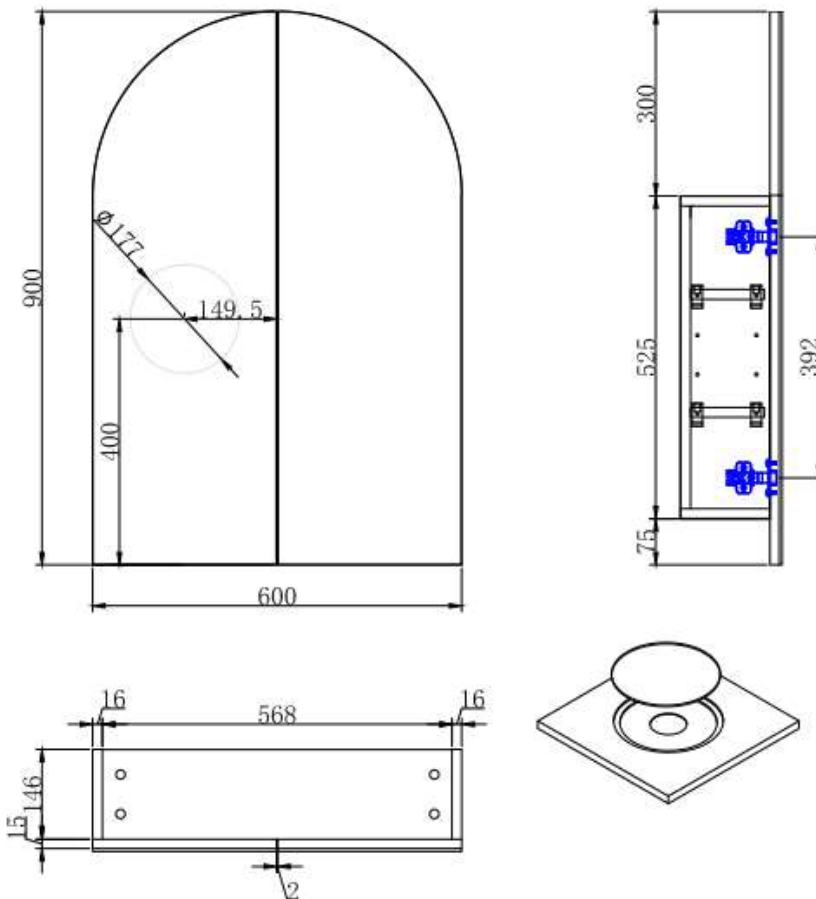

CABINET SIZE	COLOR	PRODUCT CODE	R.R.P
600X900X150MM	MATTE WHITE	ARCHIED6090MW	\$495
600X900X150MM	MATTE BLACK	ARCHIED6090B	\$545

DESCRIPTION

- Unique Archie design shaving cabinet
- 150mm overall depth with 130mm carcass.
- Slim design allows it to be recessed into wall
- Soft-close door with full swing hinges
- Available in Matte White & Black Polyurethane finish
- Internal magnified mirror
- Copper free mirror

ARCHIED 600X900X150MM

Prices include GST. All measurements are in millimeters and subject to change without notice. For products, please allow +/- 10mm tolerance for manufacturing variance.