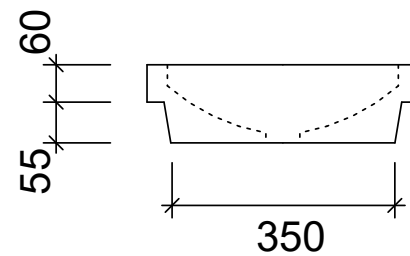

Arcade

WG White Gloss
ARC-BS-400-WG-S

Inset

Material: Ceramic
Approx Capacity: 10.6L
Cut Out Size: 375w x 375d
Waste Size: 32mm without overflow

Note: Due to the manufacturing process, ceramic basins will vary from their nominal stated sizes. Use the dimensions provided as a guide only. Waste not included. Refer to brochure for pricing.

Drawings

Taphole Offset

Note: Offset or wall mounted tapware required.

Cut Out Specifications