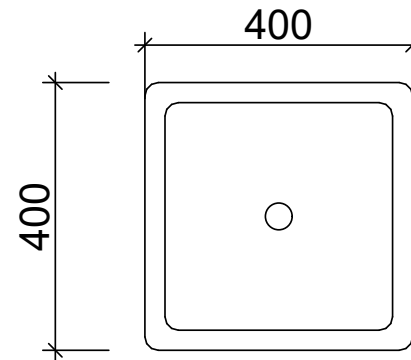

Arcade

WG White Gloss
ARC-BS-400-WG-S

Inset

Material: Ceramic
Approx Capacity: 10.6L
Cut Out Size: 375w x 375d
Waste Size: 32mm without overflow

Note: Due to the manufacturing process, ceramic basins will vary from their nominal stated sizes. Use the dimensions provided as a guide only. Waste not included. Refer to brochure for pricing.

Drawings

Taphole Offset

Note: Offset or wall mounted tapware required.

Cut Out Specifications