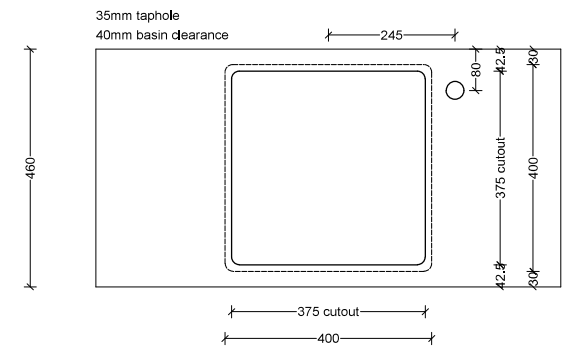

Arcade

WG White Gloss
ARC-BS-400-WG-S

Inset

Material: Ceramic
Approx Capacity: 10.6L
Cut Out Size: 375w x 375d
Waste Size: 32mm without overflow

Note: Due to the manufacturing process, ceramic basins will vary from their nominal stated sizes. Use the dimensions provided as a guide only. Waste not included. Refer to brochure for pricing.

Drawings

Taphole Offset

Note: Offset or wall mounted tapware required.

Cut Out Specifications