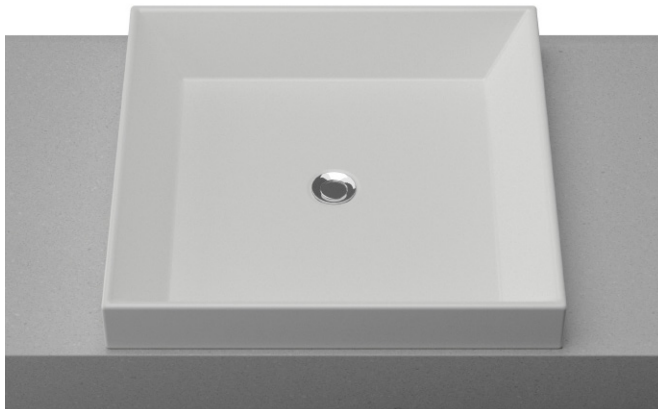

Arcade

WG White Gloss
ARC-BS-400-WG-S

Inset

Material: Ceramic
Approx Capacity: 10.6L
Cut Out Size: 375w x 375d
Waste Size: 32mm without overflow

Note: Due to the manufacturing process, ceramic basins will vary from their nominal stated sizes. Use the dimensions provided as a guide only. Waste not included. Refer to brochure for pricing.

Drawings

Taphole Offset

Note: Offset or wall mounted tapware required.

Cut Out Specifications