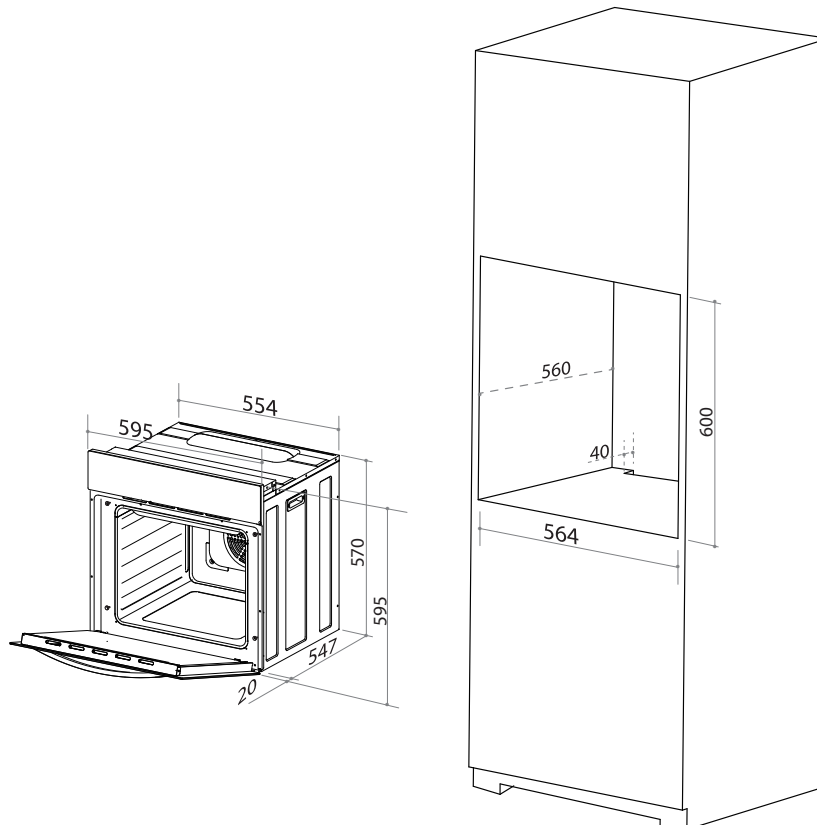

TRIPLE GLAZING

HALOGEN GLOBE

10AMP POWER CONNECTION

TECHNICAL DIAGRAM

NB: drawings are not to scale — they are to be used for detailed installation instructions, please refer to user guide.

EAN 9347777002907