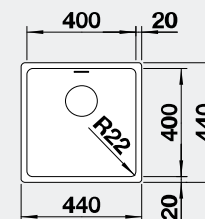

## Specifications

Material:	Stainless Steel 18/10 Satin Finish
Overall Dimensions:	440 X 440mm
Cut-out Dimensions:	400 x 400mm (22mm radius corners)
Bowl Depth:	190mm
Standard Inclusions:	Designer Waste with overflow
Warranty:	30 years