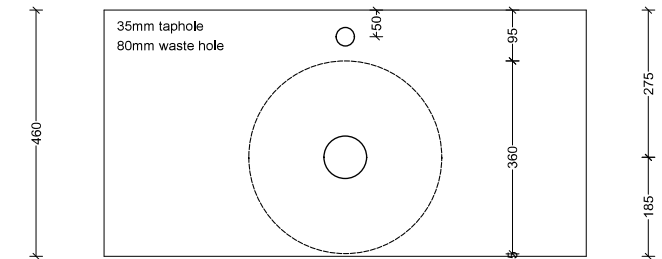

Allure Flute

WG White Gloss
ALF-BS-365-WG-S

WM White Matt
ALF-BS-365-WM-U

Above Counter

Drawings

Taphole Offset

Taphole Behind

Cut Out Specifications

Material: Ceramic
Approx Capacity: 8.5L
Cut Out Size: 80mm
Waste Size: 32mm without overflow

Note: Due to the manufacturing process, ceramic basins will vary from their nominal stated sizes. Use the dimensions provided as a guide only. Waste not included. Refer to brochure for pricing.