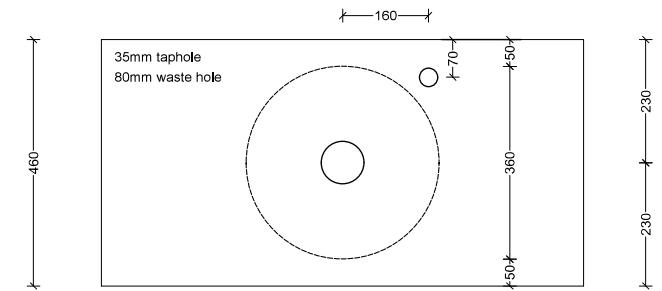

Allure Flute

WG White Gloss
ALF-BS-365-WG-S

WM White Matt
ALF-BS-365-WM-U

Above Counter

Drawings

Taphole Offset

Taphole Behind

Cut Out Specifications

Material: Ceramic
Approx Capacity: 8.5L
Cut Out Size: 80mm
Waste Size: 32mm without overflow

Note: Due to the manufacturing process, ceramic basins will vary from their nominal stated sizes. Use the dimensions provided as a guide only. Waste not included. Refer to brochure for pricing.