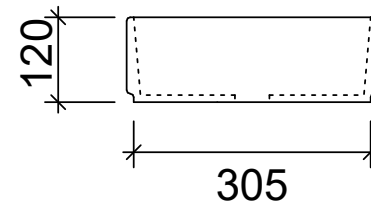

Allure Flute

WG White Gloss
ALF-BS-365-WG-S

WM White Matt
ALF-BS-365-WM-U

Above Counter

Drawings

Taphole Offset

Taphole Behind

Cut Out Specifications

Material: Ceramic
Approx Capacity: 8.5L
Cut Out Size: 80mm
Waste Size: 32mm without overflow

Note: Due to the manufacturing process, ceramic basins will vary from their nominal stated sizes. Use the dimensions provided as a guide only. Waste not included. Refer to brochure for pricing.