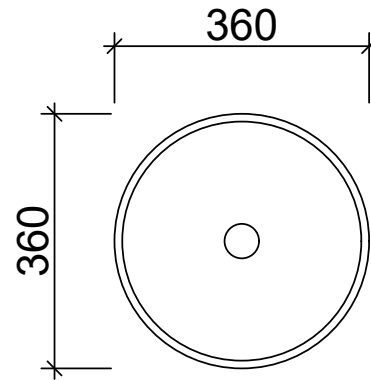

Allure Flute

WG White Gloss
ALF-BS-365-WG-S

WM White Matt
ALF-BS-365-WM-U

Above Counter

Drawings

Taphole Offset

Taphole Behind

Cut Out Specifications

Material: Ceramic
Approx Capacity: 8.5L
Cut Out Size: 80mm
Waste Size: 32mm without overflow

Note: Due to the manufacturing process, ceramic basins will vary from their nominal stated sizes. Use the dimensions provided as a guide only. Waste not included. Refer to brochure for pricing.