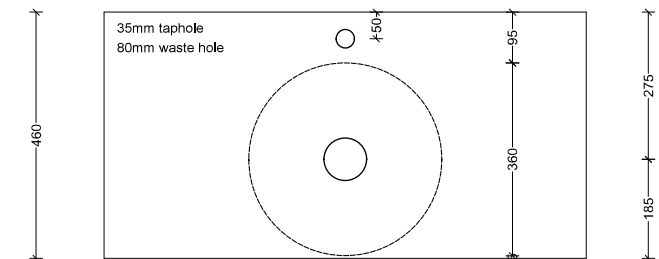

Allure Dimple

WG White Gloss
ALD-BS-360-WG-S

WM White Matt
ALD-BS-360-WM-U

Above Counter

Drawings

Taphole Offset

Taphole Behind

Cut Out Specifications

Material: Ceramic
Approx Capacity: 8.5L
Cut Out Size: 80mm
Waste Size: 32mm without overflow

Note: Due to the manufacturing process, ceramic basins will vary from their nominal stated sizes. Use the dimensions provided as a guide only. Waste not included. Refer to brochure for pricing.