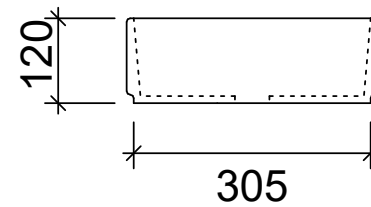

Allure Dimple

WG White Gloss
ALD-BS-360-WG-S

WM White Matt
ALD-BS-360-WM-U

Above Counter

Drawings

Taphole Offset

Taphole Behind

Cut Out Specifications

Material: Ceramic
Approx Capacity: 8.5L
Cut Out Size: 80mm
Waste Size: 32mm without overflow

Note: Due to the manufacturing process, ceramic basins will vary from their nominal stated sizes. Use the dimensions provided as a guide only. Waste not included. Refer to brochure for pricing.