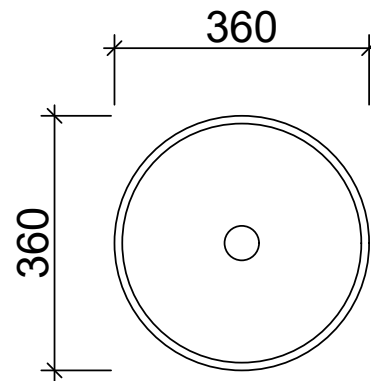

Allure Dimple

WG White Gloss
ALD-BS-360-WG-S

WM White Matt
ALD-BS-360-WM-U

Above Counter

Drawings

Taphole Offset

Taphole Behind

Cut Out Specifications

Material: Ceramic
Approx Capacity: 8.5L
Cut Out Size: 80mm
Waste Size: 32mm without overflow

Note: Due to the manufacturing process, ceramic basins will vary from their nominal stated sizes. Use the dimensions provided as a guide only. Waste not included. Refer to brochure for pricing.