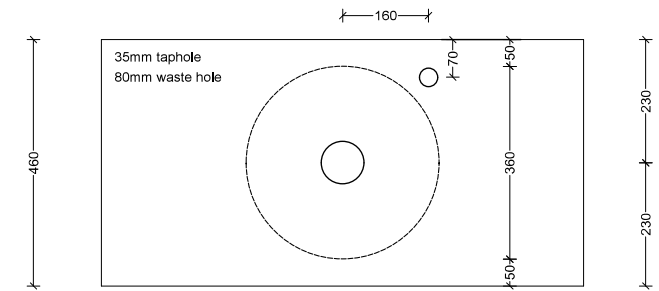

Allure Dimple

WG White Gloss
ALD-BS-360-WG-S

WM White Matt
ALD-BS-360-WM-U

Above Counter

Drawings

Taphole Offset

Taphole Behind

Cut Out Specifications

Material: Ceramic
Approx Capacity: 8.5L
Cut Out Size: 80mm
Waste Size: 32mm without overflow

Note: Due to the manufacturing process, ceramic basins will vary from their nominal stated sizes. Use the dimensions provided as a guide only. Waste not included. Refer to brochure for pricing.