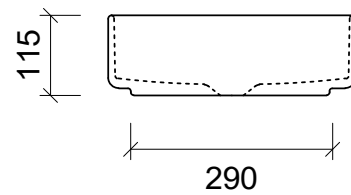

Allure Arrow

WG White Gloss
ALA-BS-360-WG-S

WM White Matt
ALA-BS-360-WM-U

Above Counter

Drawings

Taphole Offset

Taphole Behind

Cut Out Specifications

Material: Ceramic
Approx Capacity: 8.5L
Cut Out Size: 80mm
Waste Size: 32mm without overflow

Note: Due to the manufacturing process, ceramic basins will vary from their nominal stated sizes. Use the dimensions provided as a guide only. Waste not included. Refer to brochure for pricing.