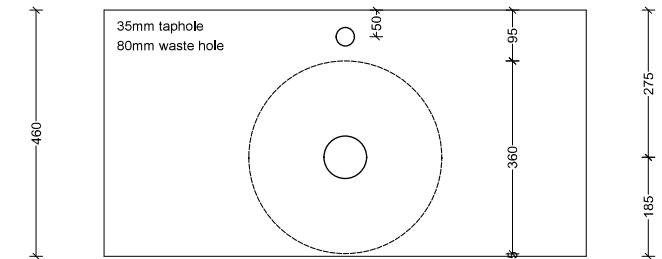

Allure Arrow

WG White Gloss
ALA-BS-360-WG-S

WM White Matt
ALA-BS-360-WM-U

Above Counter

Drawings

Taphole Offset

Taphole Behind

Cut Out Specifications

Material: Ceramic
Approx Capacity: 8.5L
Cut Out Size: 80mm
Waste Size: 32mm without overflow

Note: Due to the manufacturing process, ceramic basins will vary from their nominal stated sizes. Use the dimensions provided as a guide only. Waste not included. Refer to brochure for pricing.