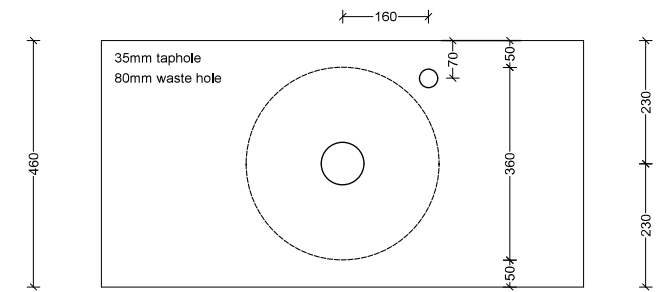

Allure Arrow

WG White Gloss
ALA-BS-360-WG-S

WM White Matt
ALA-BS-360-WM-U

Above Counter

Drawings

Taphole Offset

Taphole Behind

Cut Out Specifications

Material: Ceramic
Approx Capacity: 8.5L
Cut Out Size: 80mm
Waste Size: 32mm without overflow

Note: Due to the manufacturing process, ceramic basins will vary from their nominal stated sizes. Use the dimensions provided as a guide only. Waste not included. Refer to brochure for pricing.