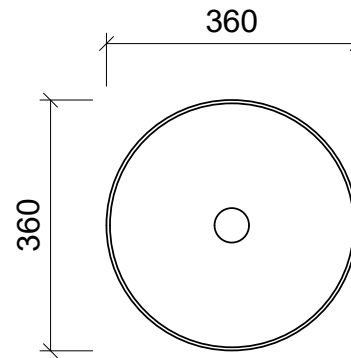

Allure Arrow

WG White Gloss
ALA-BS-360-WG-S

WM White Matt
ALA-BS-360-WM-U

Above Counter

Drawings

Taphole Offset

Taphole Behind

Cut Out Specifications

Material: Ceramic
Approx Capacity: 8.5L
Cut Out Size: 80mm
Waste Size: 32mm without overflow

Note: Due to the manufacturing process, ceramic basins will vary from their nominal stated sizes. Use the dimensions provided as a guide only. Waste not included. Refer to brochure for pricing.