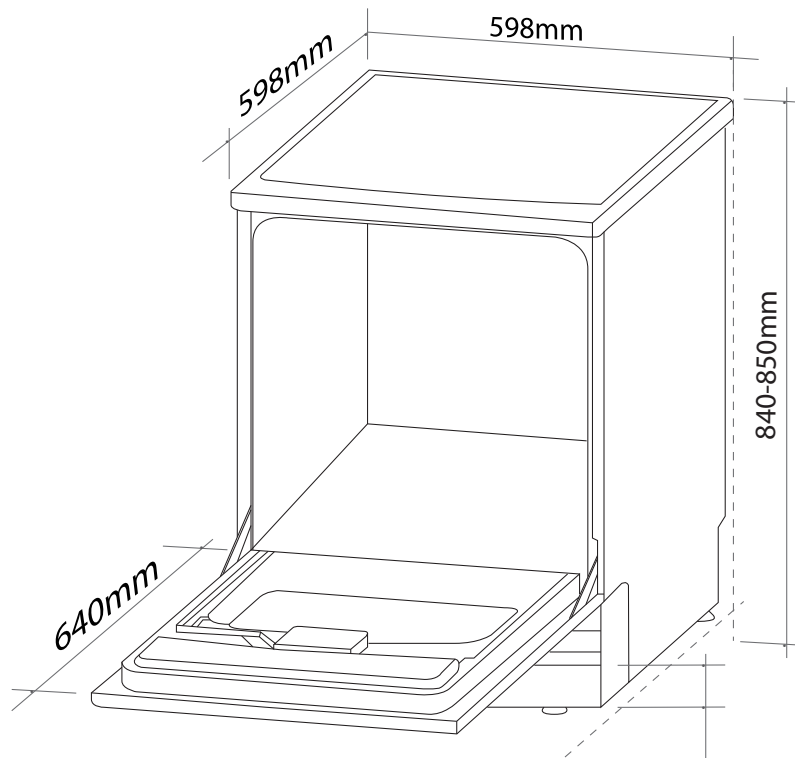

TECHNICAL DIAGRAM

NB: drawings are not to scale — they are to be used for detailed installation instructions, please refer to user guide.

EAN 9347777002884

AR110220

DISCLAIMER

Eurolinx PTY LTD, is continually seeking ways to improve the design specifications, aesthetics and production techniques of its products. As a result alterations to our products and designs take place continually. Whilst every effort is made to produce information and literature that is up to date, this brochure should not be regarded as an infallible guide to the current specifications, nor does it constitute an offer for the sale of any particular product. Product dimensions indicated in our literature is indicative only. Actual product only should be used to define dimension cut outs. Distributors, and retailers are not agents of Eurolinx and are not authorized to bind Eurolinx by any express or implied undertaking or representation.

ADW5002X Dishwasher

Size: 850mm high x 598mm wide x 598mm deep

Power cord length: 165m

10 AMP plug & lead

Drainhose 180mm water in 145mm

FOLLOW US ON: [instagram.com/artusi_appliances](https://www.instagram.com/artusi_appliances)

www.linkedin.com/company/eurolinx-pty-ltd-t-a-lve/

Australia National Telephone Number 1300 (694 583) New Zealand Telephone Number 64 3 344 5913
Artusi showroom hours: Tuesday to Friday - 9am-5pm, Saturday - 10am-4pm, Sunday and Monday - closed
* Melbourne showroom hours: Tuesday to Saturday - 10am-4pm

[artusi.com.au](https://www.artusi.com.au)

NSW & ACT (Head Office)
48-50 Moore Street
Leichhardt
F 02 8569 4699

VIC & SA
1211 Toorak Road
Camberwell
F 03 9809 2155

QLD
1/42 Cavendish Road
Coorparoo
F 07 3397 0850

WA & NT
Unit 10/55 Howe Street
Osborne Park
F 08 9201 9188

New Zealand
PO Box 11,160
Sockburn Christchurch
F 03 344 5906