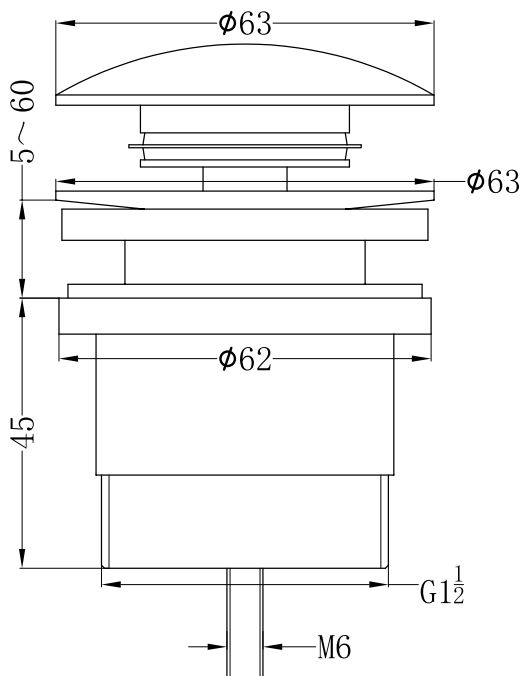

Universal Pop Up Waste

SPECIFICATION

PRODUCT CODE

A706

FINISH

	CHROME NRA706CH		MATTE BLACK NRA706MB
	GUN METAL NRA706GM		BRUSHED NICKEL NRA706BN
	BRUSHED GOLD NRA706BG		GRAPHITE NRA706GR
	BRUSHED BRONZE NRA706BZ		MATTE WHITE NRA706MW