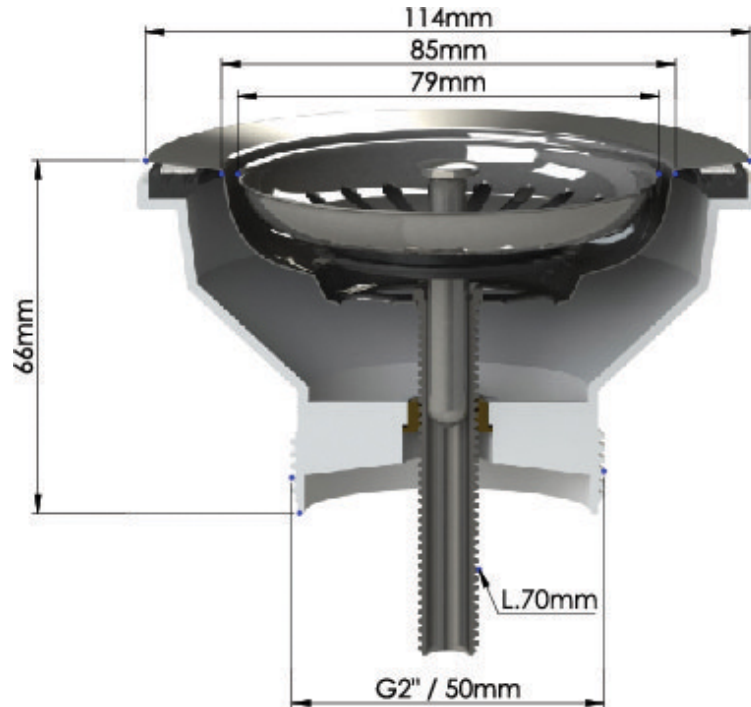

90 x 50mm Polished Stainless Steel Basket Waste with Long Screw

Code: 90BW

Specifications

- Material: Stainless Steel top & ABS plastic base
- Finish: Polished Stainless
- Includes extended 70mm thread for thick ceramic sinks
- These wastes suit sinks between 0-70mm thick