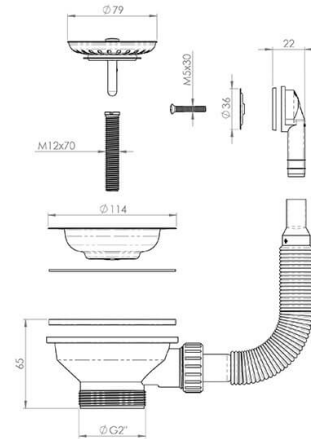

## 90 x 50mm Polished Stainless Steel Basket Waste with Overflow Kit & Long Screw

**Code:** 90BW-O/F

TRADITIONAL & HAMPTONS STYLE SPECIALISTS

### Specifications

- Material: Stainless Steel top & ABS plastic base
- Finish: Polished Stainless
- Includes extended 70mm thread for thick ceramic sinks
- Overflow hole is 30-36mm
- Thickness of sink: maximum 30mm