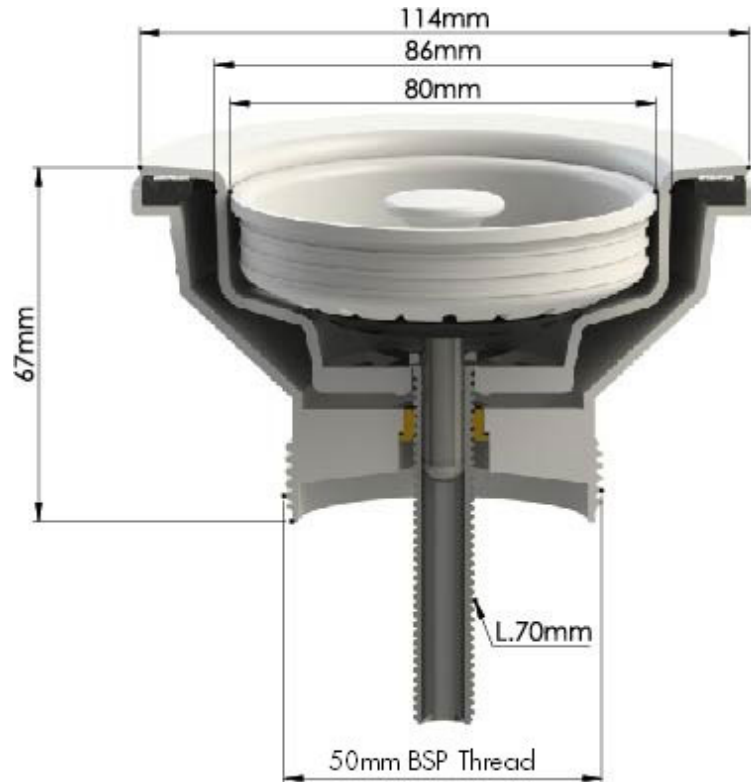

90 x 50mm Matte White Basket Waste with Long Screw

Code: 90BW-MW

Specifications

- Material: Premium Polypropylene (PP)
- Finish: Matte White
- Tough, wear-resistant and durable
- Includes extended 70mm thread for thick fireclay sinks