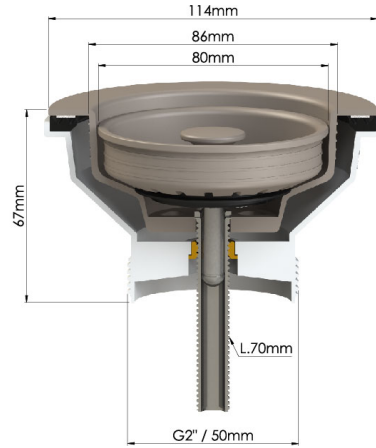

90 x 50mm Concrete Look Basket Waste with Long Screw

Code: 90BW-CL

TRADITIONAL & HAMPTONS STYLE SPECIALISTS

Specifications

- Material: Premium Polypropylene (PP)
- Finish: Concrete Look
- Tough, wear-resistant and durable
- Includes extended 70mm thread for thick fireclay sinks