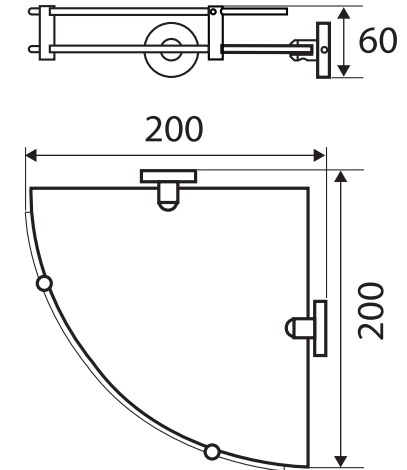

Michelle

200MM GLASS CORNER SHELF

Features

- Clear glass shelf
- Made from stainless steel
- High-strength mounting brackets can be fixed anywhere on glass

Please Note: This product may have a visible Fienza or Watermark logo.

While we aim to ensure specifications are correct at the time of publication, Fienza reserves the right to make modifications without prior notice. Physical colour may vary from image shown. All measurements are shown in millimetres. Always use physical product measurements for mark-ups and roughing-in as the technical drawing may differ from actual product received.