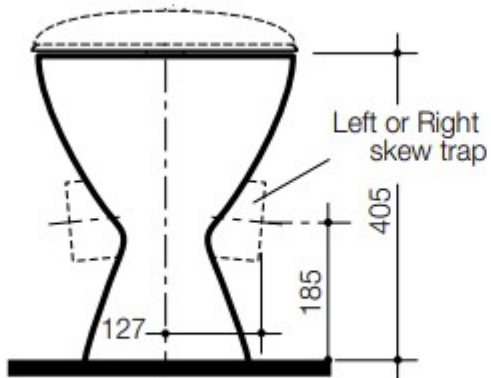

CODE:	601313W (LH) 601317W (RH)
SIZE:	479D X 350W X 405H mm
TYPE:	SKEW PAN; LEFT OR RIGHT
CONFIGURATION:	LINK TOILET PAN

JNK | BATHROOM, PLUMBING
& KITCHEN SUPPLIES

NB: Drawings are not to scale—they are to assist only. All measurements are nominal and are subject to change.