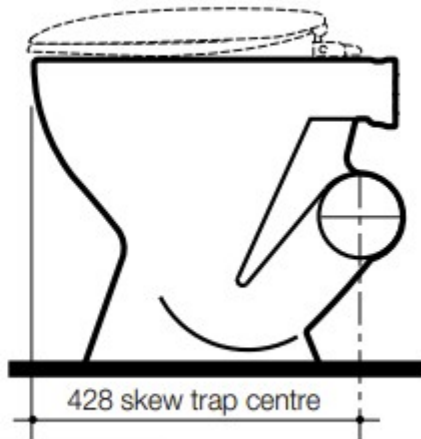

CODE:	601313W (LH) 601317W (RH)
SIZE:	479D X 350W X 405H mm
TYPE:	SKEW PAN; LEFT OR RIGHT
CONFIGURATION:	LINK TOILET PAN

JNK | BATHROOM, PLUMBING
& KITCHEN SUPPLIES

NB: Drawings are not to scale—they are to assist only. All measurements are nominal and are subject to change.