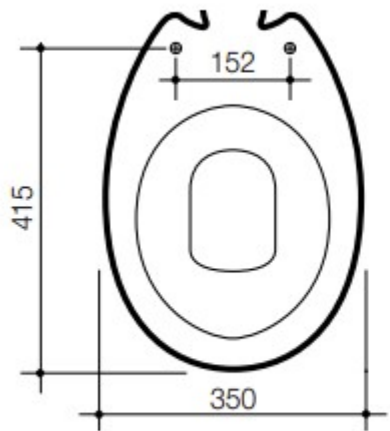

CODE:	601313W (LH) 601317W (RH)
SIZE:	479D X 350W X 405H mm
TYPE:	SKEW PAN; LEFT OR RIGHT
CONFIGURATION:	LINK TOILET PAN

JNK | BATHROOM, PLUMBING
& KITCHEN SUPPLIES

NB: Drawings are not to scale—they are to assist only. All measurements are nominal and are subject to change.