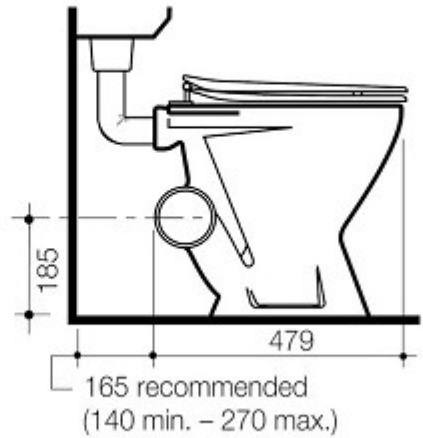

CODE:	601313W (LH) 601317W (RH)
SIZE:	479D X 350W X 405H mm
TYPE:	SKEW PAN; LEFT OR RIGHT
CONFIGURATION:	LINK TOILET PAN

JNK | BATHROOM, PLUMBING
& KITCHEN SUPPLIES

NB: Drawings are not to scale—they are to assist only. All measurements are nominal and are subject to change.