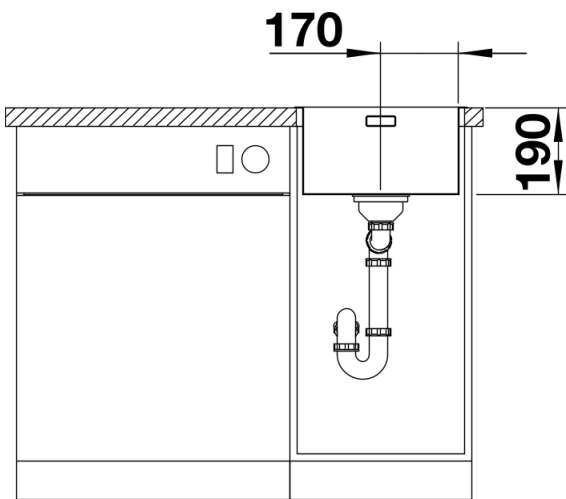

Product information sheet ANDANO 340-IF

Item no. 526892

Benefits

- Balanced composition of optical and functional elements
- The harmonious interplay between the radii and surface design creates a modern appeal
- High quality features consisting of a covered C-overflow and InFino drain system – gracefully integrated and easy-care
- Large bowl capacity and fully utilisable base
- Elegant IF flat-rim for flushmount and for installation from above
- Optional premium accessories are available

Scope of supply

- waste kit
- 3 ½" InFino basket strainer
- fixing kit

Details

Top view

Cut-out

Front view

Side view