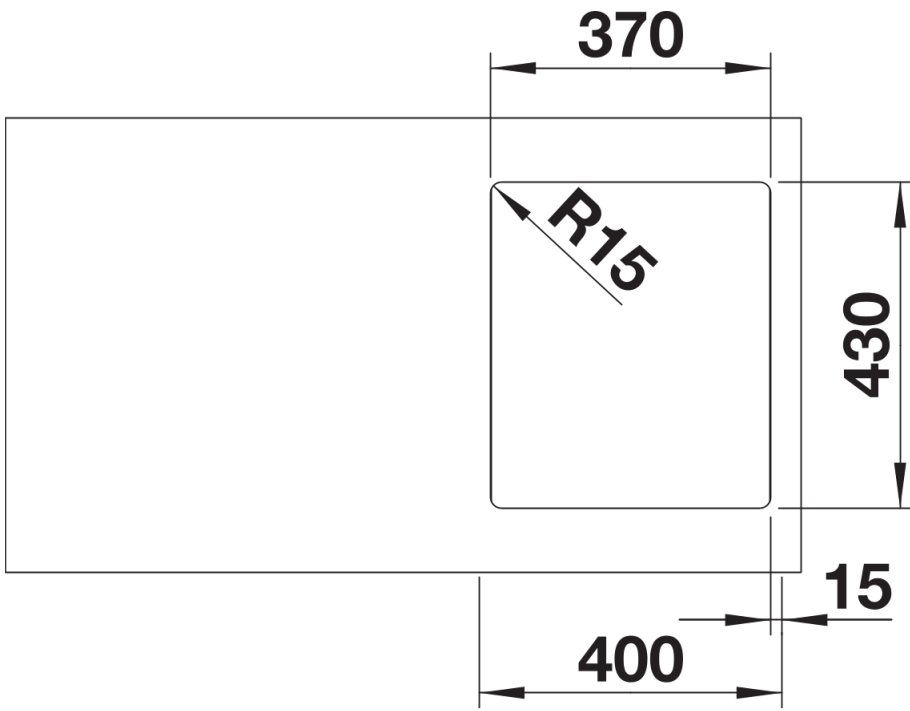

Product information sheet ANDANO 340-IF

Item no. 526892

Benefits

- Balanced composition of optical and functional elements
- The harmonious interplay between the radii and surface design creates a modern appeal
- High quality features consisting of a covered C-overflow and InFino drain system – gracefully integrated and easy-care
- Large bowl capacity and fully utilisable base
- Elegant IF flat-rim for flushmount and for installation from above
- Optional premium accessories are available

Scope of supply

- waste kit
- 3 ½" InFino basket strainer
- fixing kit

Details

Top view

Cut-out

Front view

Side view