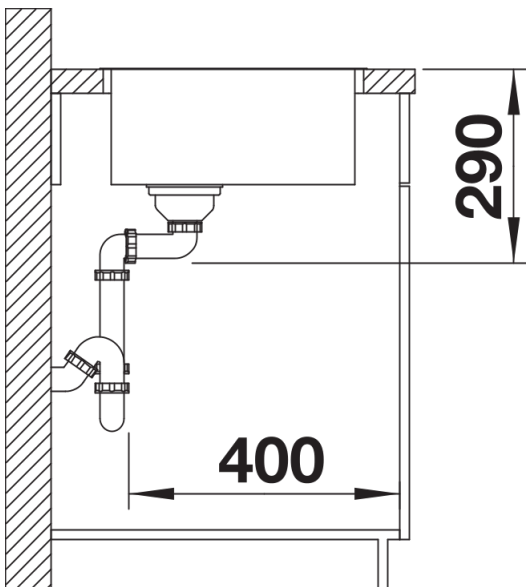

Scope of supply

- waste kit
- 3 ½" InFino basket strainer
- fixing kit

Details

Top view

Cut-out

Front view

Side view