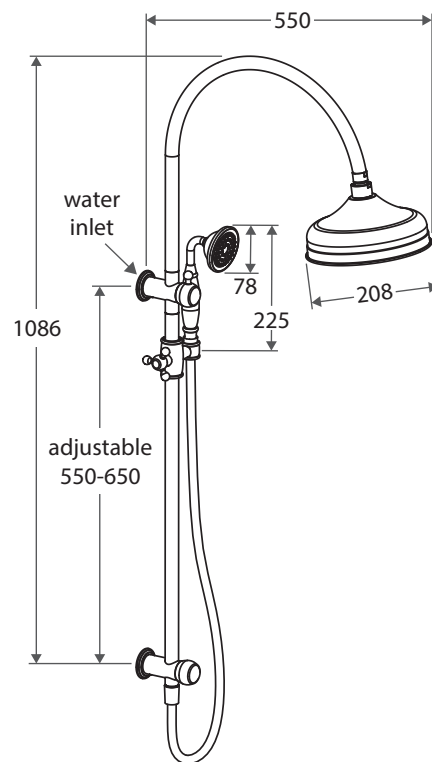

SHOWERS

LILLIAN

Twin Rail Shower,
Brushed Nickel

\$1399 • 455114BN

- Durable PVD brushed nickel finish
- Integrated top water inlet / diverter
- **WELS 3 Star rated, 9L/min**

Rail:

- All brass construction
- Adjustable length between wall fixings: 550-650mm
- Rail thickness: 22mm

Overhead included:

- LILLIAN 208mm rain head (411138BN)
- Stainless steel construction
- Brass swivel joint

Handheld included:

- LILLIAN single function head
- Brass construction
- Silver PVC flexi-hose

WARRANTIES: DOMESTIC USE

- 15 YEAR WARRANTY** SHOWER HEADS & ARMS
15 YEARS replacement parts or product
- 15 YEAR WARRANTY** TWIN SHOWER RAILS
15 YEARS replacement parts or product,
1 year labour
- 1 YEAR WARRANTY** SHOWER HOSES
1 YEAR replacement parts or product
- 5 YEAR WARRANTY** COLOURED FINISHES
5 YEARS replacement parts or product