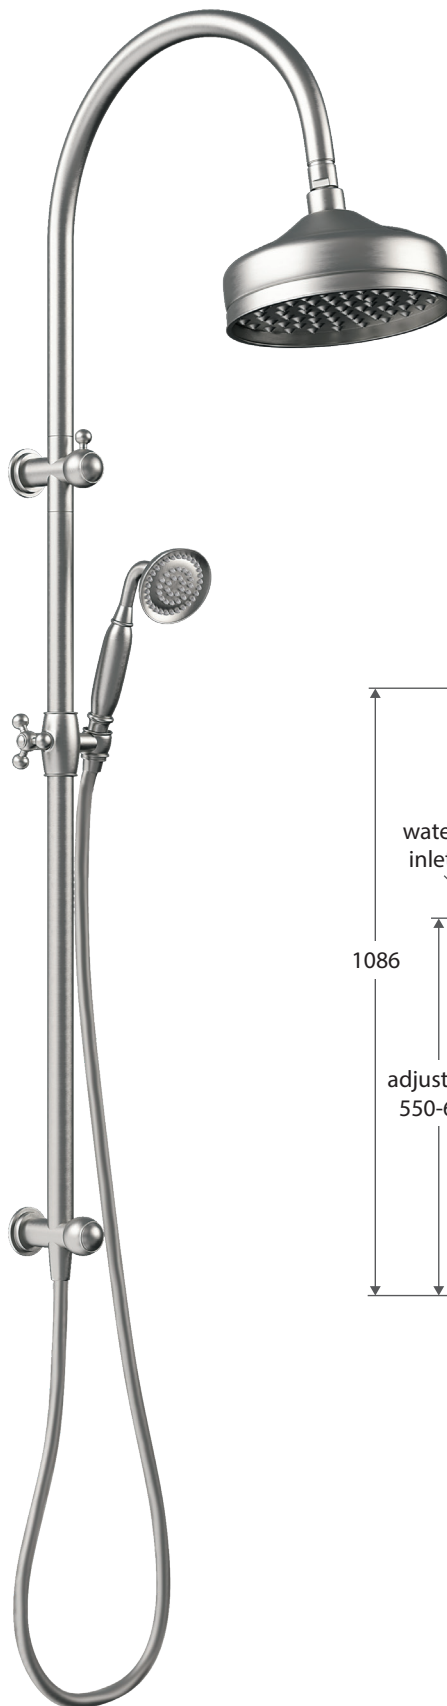

SHOWERS

LILLIAN

Twin Rail Shower,
Brushed Nickel

\$1399 • 455114BN

- Durable PVD brushed nickel finish
- Integrated top water inlet / diverter
- **WELS 3 Star rated, 9L/min**

Rail:

- All brass construction
- Adjustable length between wall fixings: 550-650mm
- Rail thickness: 22mm

Overhead included:

- LILLIAN 208mm rain head (411138BN)
- Stainless steel construction
- Brass swivel joint

Handheld included:

- LILLIAN single function head
- Brass construction
- Silver PVC flexi-hose

WARRANTIES: DOMESTIC USE

- 15 YEAR WARRANTY** SHOWER HEADS & ARMS
15 YEARS replacement parts or product
- 15 YEAR WARRANTY** TWIN SHOWER RAILS
15 YEARS replacement parts or product,
1 year labour
- 1 YEAR WARRANTY** SHOWER HOSES
1 YEAR replacement parts or product
- 5 YEAR WARRANTY** COLOURED FINISHES
5 YEARS replacement parts or product