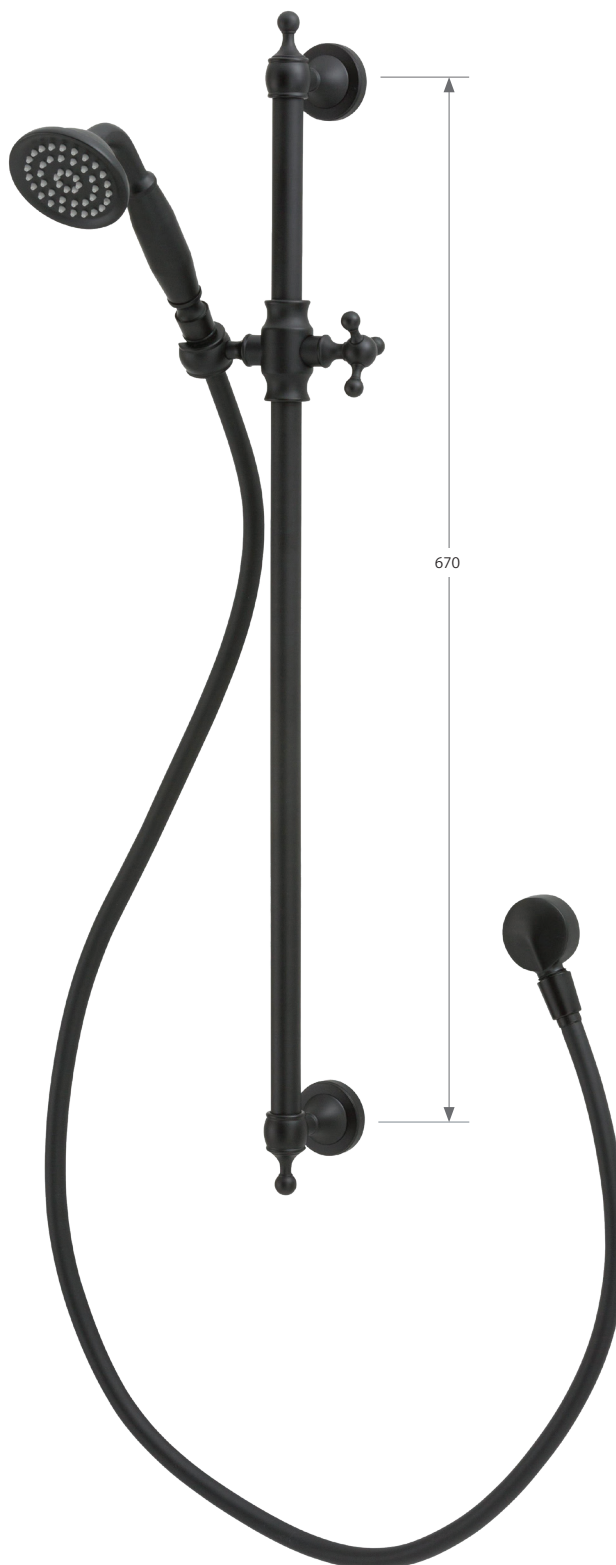

SHOWERS

Modern-Vintage
COLLECTION

LILLIAN

Rail Shower, Matte Black

\$360 • 444114B

- Electroplated matte black finish
- WELS 3 Star rated, 8.5L/min

Rail:

- 304 Stainless steel construction
- ABS slider & wall mounts
- Deluxe stainless steel elbow
- Rail thickness: 20mm

Shower head:

- LILLIAN single function head (MSH114B)
- Brass construction
- Matte black PVC flexi-hose

WARRANTIES: DOMESTIC USE

- 15 YEAR WARRANTY** SHOWER HEADS & ARMS
15 YEARS replacement parts or product
- 15 YEAR WARRANTY** SHOWER RAILS
15 YEARS replacement parts or product,
- 1 YEAR WARRANTY** SHOWER HOSES
1 YEAR replacement parts or product
- 5 YEAR WARRANTY** COLOURED FINISHES
5 YEARS replacement parts or product

WARRANTIES: COMMERCIAL USE

- 7 YEAR WARRANTY** SHOWER HEADS & ARMS
7 YEARS replacement parts or product
- 5 YEAR WARRANTY** SHOWER RAILS
5 YEARS replacement parts or product,
- 1 YEAR WARRANTY** SHOWER HOSES
1 YEAR replacement parts or product
- 1 YEAR WARRANTY** COLOURED FINISHES
1 YEAR replacement parts or product