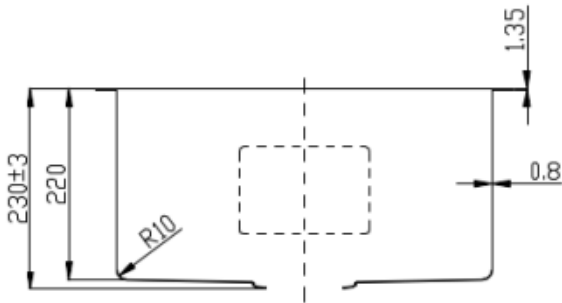

CODE:	4340LT
SIZE:	480W X 500D X 230H mm
TYPE:	TOP / UNDERMOUNT
TAPHOLE:	1

JNK

BATHROOM, PLUMBING
& KITCHEN SUPPLIES

NB: Drawings are not to scale—they are to assist only. All measurements are nominal and are subject to change.