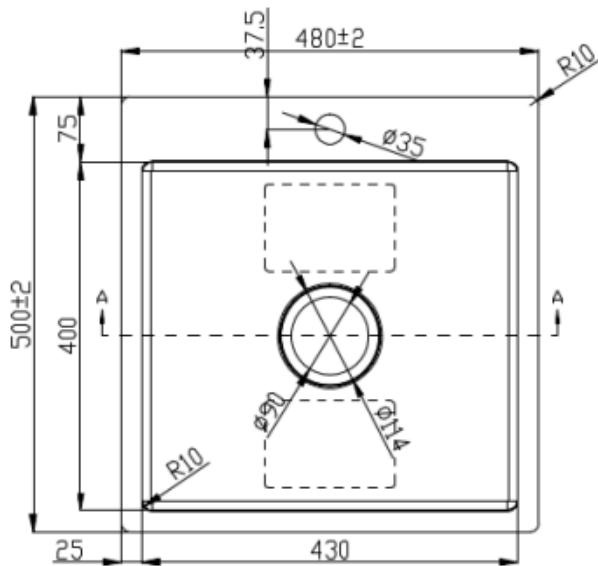

CODE:	4340LT
SIZE:	480W X 500D X 230H mm
TYPE:	TOP / UNDERMOUNT
TAPHOLE:	1

JNK

BATHROOM, PLUMBING
& KITCHEN SUPPLIES

NB: Drawings are not to scale—they are to assist only. All measurements are nominal and are subject to change.