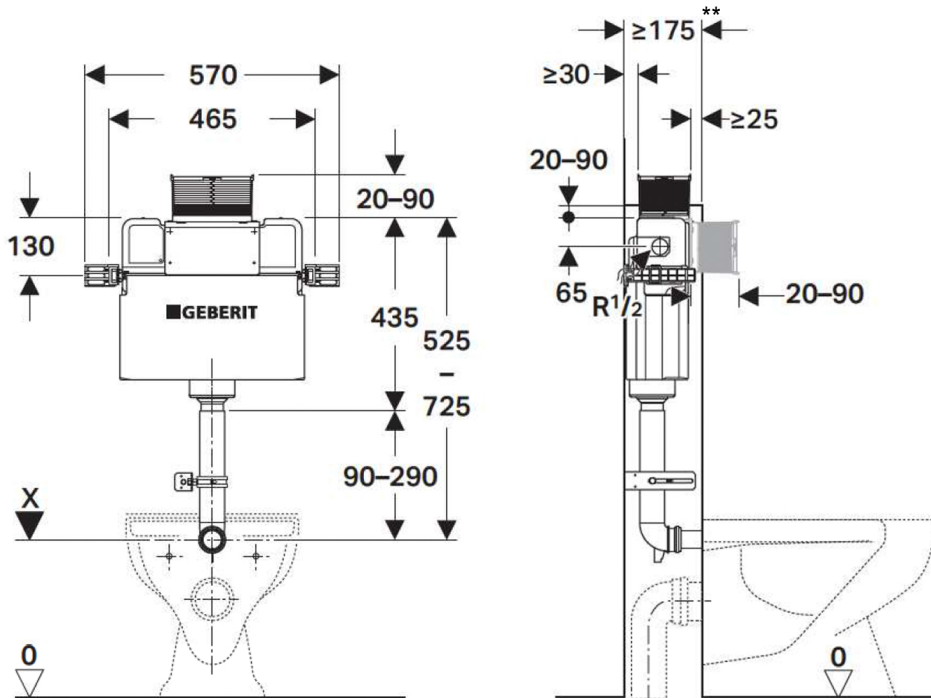

# Kappa Mid-level Under Counter Concealed Cistern

\*Separate service access required with pneumatic buttons:

## Features

- Bathroom Design Options: Kappa under counter concealed cisterns are ideal for mid height in vanity or under window vanity installation
- Quality assurance: High density, impact resistant one-piece blow moulded HDPE tank.
- Easy Access: The dual-flush plate acts as the button and provides access for servicing the internal parts of the cistern
- Designed in Switzerland

## Specifications

<b>Article No.</b>	224.368.00.1 (4.5/3L)
<b>Installation type</b>	Mid-height in-wall or in vanity
<b>WELS rating</b>	4 Star (4.5/3L)
<b>Pan type</b>	Suits major BTW pans
<b>Standards</b>	Watermark
<b>Operating pressure</b>	10-1000Kpa
<b>Operation</b>	Front or top flush
<b>Warranty</b>	15 years on cistern tank and frame, 3 years on valves
<b>Compatible buttons</b>	Kappa20, Kapa21, Kappa50, Remotes* - in vanity, Sigma plates with Sigma adapter (225.008.00.1) **top press with Sigma button $\geq 205$ mm