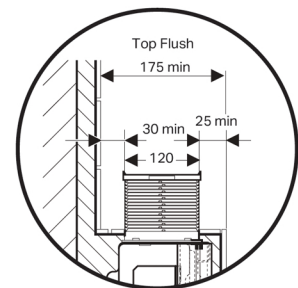

# Kappa Mid-level Under Counter Concealed Cistern

\*Separate service access required with pneumatic buttons:

## Features

- Bathroom Design Options: Kappa under counter concealed cisterns are ideal for mid height in vanity or under window vanity installation
- Quality assurance: High density, impact resistant one-piece blow moulded HDPE tank.
- Easy Access: The dual-flush plate acts as the button and provides access for servicing the internal parts of the cistern
- Designed in Switzerland

## Specifications

<b>Article No.</b>	224.368.00.1 (4.5/3L)
<b>Installation type</b>	Mid-height in-wall or in vanity
<b>WELS rating</b>	4 Star (4.5/3L)
<b>Pan type</b>	Suits major BTW pans
<b>Standards</b>	Watermark
<b>Operating pressure</b>	10-1000Kpa
<b>Operation</b>	Front or top flush
<b>Warranty</b>	15 years on cistern tank and frame, 3 years on valves
<b>Compatible buttons</b>	Kappa20, Kapa21, Kappa50, Remotes* - in vanity, Sigma plates with Sigma adapter (225.008.00.1) **top press with Sigma button $\geq 205$ mm