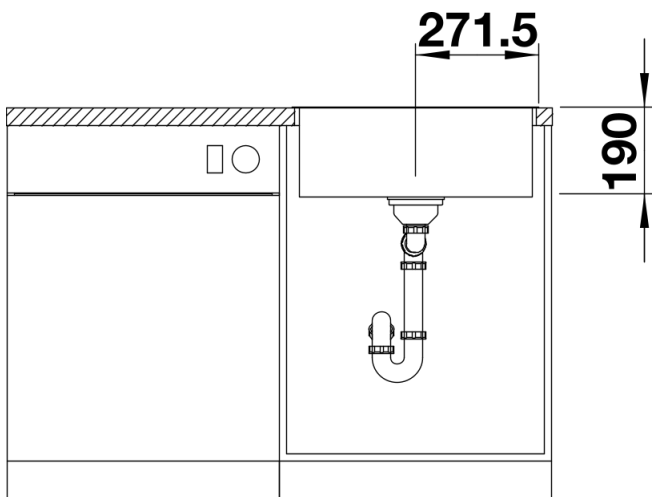

Product information sheet SUBLINE 500-IF SteelFrame

Item no. 526852

Benefits

- Beautiful material mix of stainless steel and SILGRANIT
- Timelessly elegant, straight-lined bowl shape with filigree IF flat rim
- For lay-on installation from above, especially suitable for laminate worktops
- Also for flushmount installation in stone and glass
- Good optical match with high quality ceran hobs
- High-quality features with covered C-overflow and InFino drain system – elegantly integrated and easy-care
- Optional versatile accessories are available

Colours

Available colours:

- black
- anthracite

SILGRANIT anthracite

Planning information

- Note: for worktop thicknesses of 15 mm and over, a space for the overflow must be cut out on the underside.
- Please note the cut-out information for the respective installation method.

Scope of supply

- waste kit
- 3 ½" InFino basket strainer

Details

Top view

Cut-out

Front view

Side view