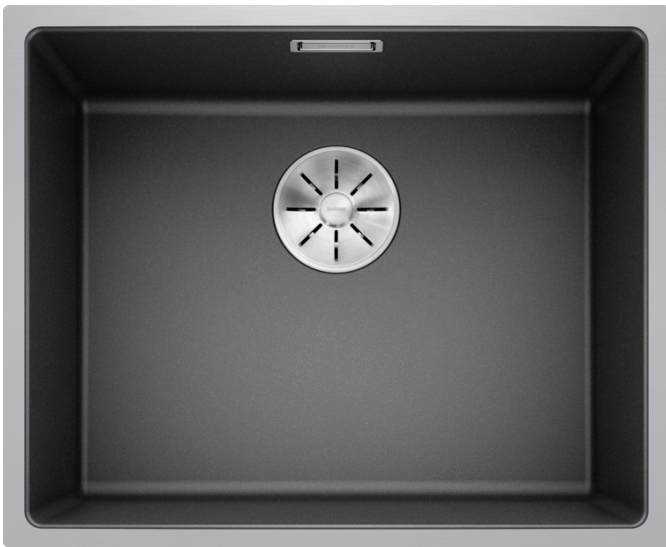

Product information sheet SUBLINE 500-IF SteelFrame

Item no. 526852

Benefits

- Beautiful material mix of stainless steel and SILGRANIT
- Timelessly elegant, straight-lined bowl shape with filigree IF flat rim
- For lay-on installation from above, especially suitable for laminate worktops
- Also for flushmount installation in stone and glass
- Good optical match with high quality ceran hobs
- High-quality features with covered C-overflow and InFino drain system – elegantly integrated and easy-care
- Optional versatile accessories are available

Colours

Available colours:

- black
- anthracite

SILGRANIT anthracite

Planning information

- Note: for worktop thicknesses of 15 mm and over, a space for the overflow must be cut out on the underside.
- Please note the cut-out information for the respective installation method.

Scope of supply

- waste kit
- 3 ½" InFino basket strainer

Details

Top view

Cut-out

Front view

Side view