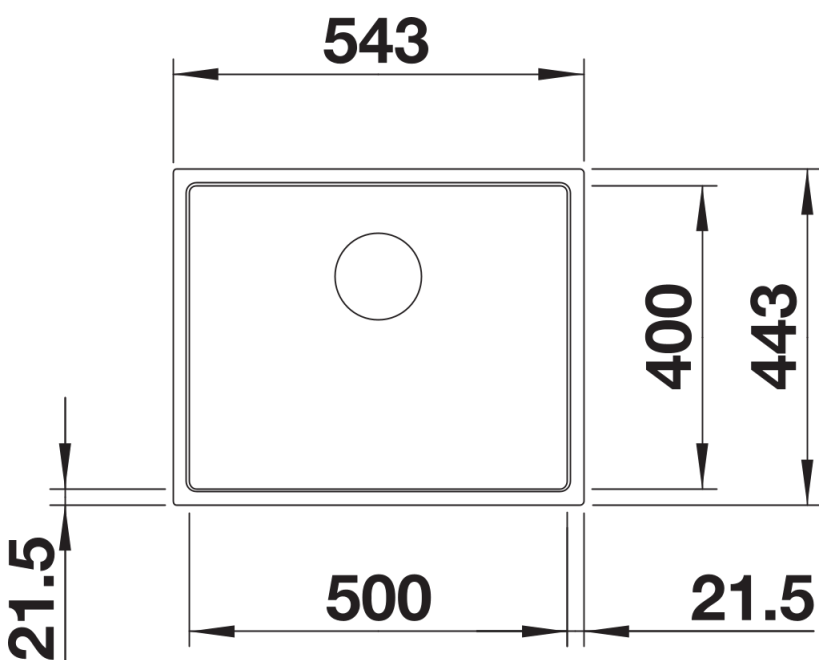

Product information sheet SUBLINE 500-IF SteelFrame

Item no. 526852

Benefits

- Beautiful material mix of stainless steel and SILGRANIT
- Timelessly elegant, straight-lined bowl shape with filigree IF flat rim
- For lay-on installation from above, especially suitable for laminate worktops
- Also for flushmount installation in stone and glass
- Good optical match with high quality ceran hobs
- High-quality features with covered C-overflow and InFino drain system – elegantly integrated and easy-care
- Optional versatile accessories are available

Colours

Available colours:

- black
- anthracite

SILGRANIT anthracite

Planning information

- Note: for worktop thicknesses of 15 mm and over, a space for the overflow must be cut out on the underside.
- Please note the cut-out information for the respective installation method.

Scope of supply

- waste kit
- 3 ½" InFino basket strainer

Details

Top view

Cut-out

Front view

Side view