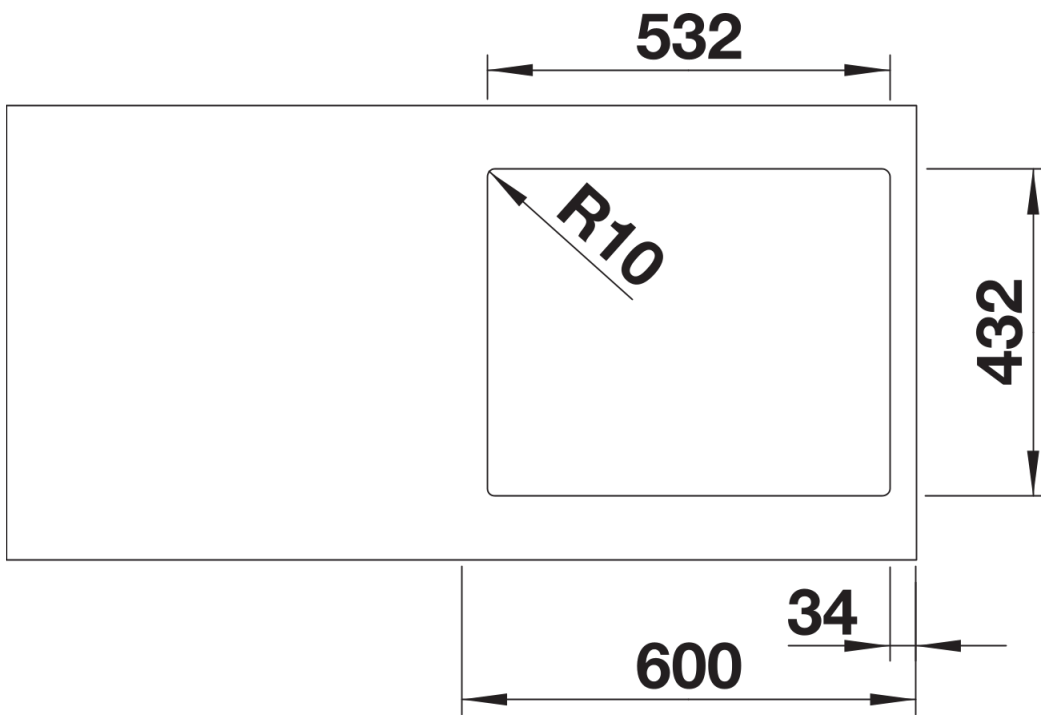

Product information sheet SUBLINE 500-IF SteelFrame

Item no. 526852

Benefits

- Beautiful material mix of stainless steel and SILGRANIT
- Timelessly elegant, straight-lined bowl shape with filigree IF flat rim
- For lay-on installation from above, especially suitable for laminate worktops
- Also for flushmount installation in stone and glass
- Good optical match with high quality ceran hobs
- High-quality features with covered C-overflow and InFino drain system – elegantly integrated and easy-care
- Optional versatile accessories are available

Colours

Available colours:

- black
- anthracite

SILGRANIT anthracite

Planning information

- Note: for worktop thicknesses of 15 mm and over, a space for the overflow must be cut out on the underside.
- Please note the cut-out information for the respective installation method.

Scope of supply

- waste kit
- 3 ½" InFino basket strainer

Details

Top view

Cut-out

Front view

Side view