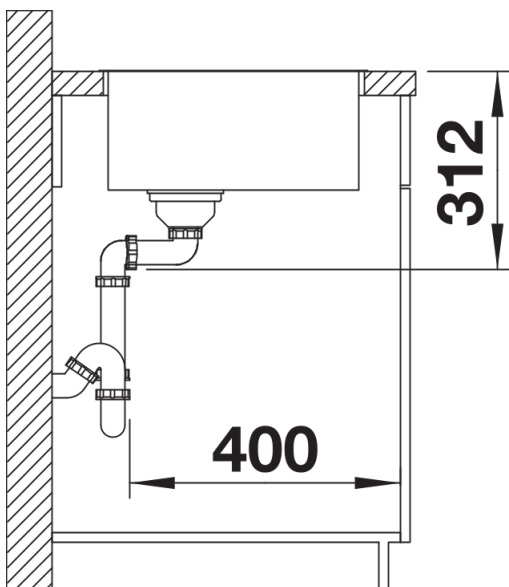

Colours

Available colours:

- black
- anthracite

SILGRANIT anthracite

Planning information

- Note: for worktop thicknesses of 15 mm and over, a space for the overflow must be cut out on the underside.
- Please note the cut-out information for the respective installation method.

Scope of supply

- waste kit
- 3 ½" InFino basket strainer

Details

Top view

Cut-out

Front view

Side view