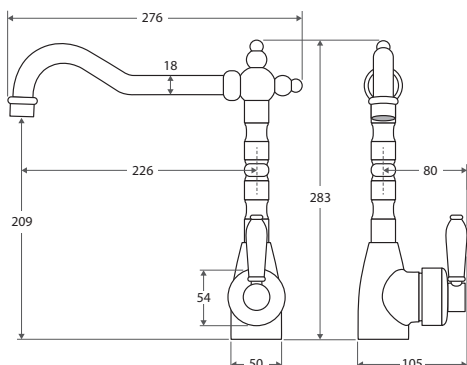

ELEANOR Champagne

Modern Vintage
COLLECTION

- Stunning modern vintage style
- Durable PVD champagne finish
- White ceramic handle
- Brass construction
- Quality European cartridges (40mm)
- Suitable for mains pressure, max. 500kpa
- PEX Split-proof flexi-hoses

ELEANOR Shepherds Crook Sink Mixer

- Swivel function
- Designed for kitchen & above counter basins
- **WELS 5 Star rated, 5.5L/min**

Champagne

\$499 • 202105BB