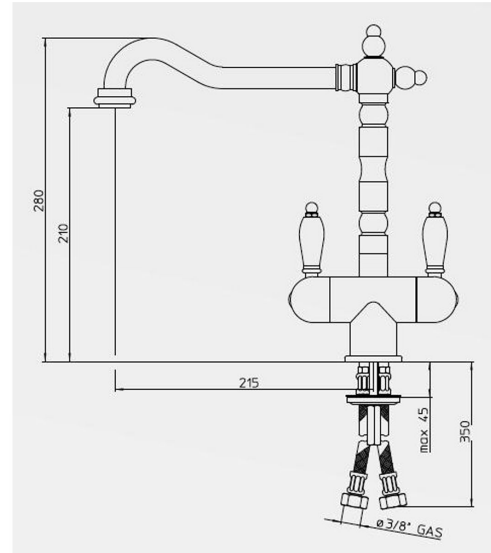

Francès Twin Mixer - Chrome

Code: 18117

TRADITIONAL & HAMPTONS STYLE SPECIALISTS

BATHROOM | KITCHEN | LAUNDRY

Specifications

- Material: Brass
- Finish: Chrome
- Ceramic Disc Quarter Turn Spindles
- WELS Rating: 4 Star (7.5L/min) (R:T21309)
- Watermark approved to Australian Standards
- Swivel Spout