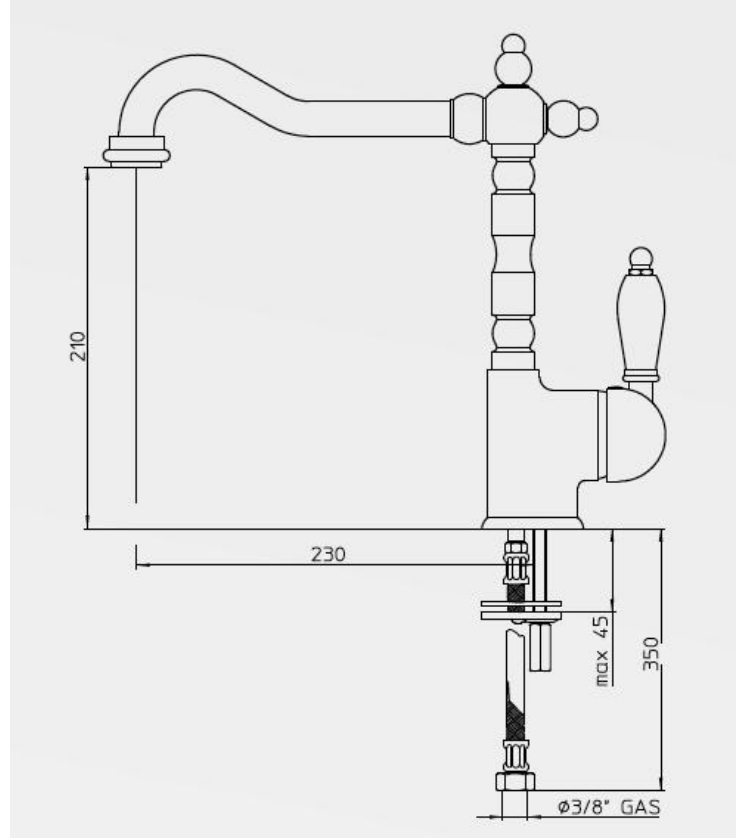

Clasicó Single Mixer - Brushed Nickel

Code: 18113BN4

BATHROOM | KITCHEN | LAUNDRY | TRADITIONAL & HAMPTONS STYLE SPECIALISTS

Specifications

- Material: Brass
- Finish: Brushed Nickel
- Italina made mixer cartridge operation
- WELS Rating: 4 Star (7.5L/min) (R:T21308)
- Watermark approved to Australian Standards
- Swivel Spout