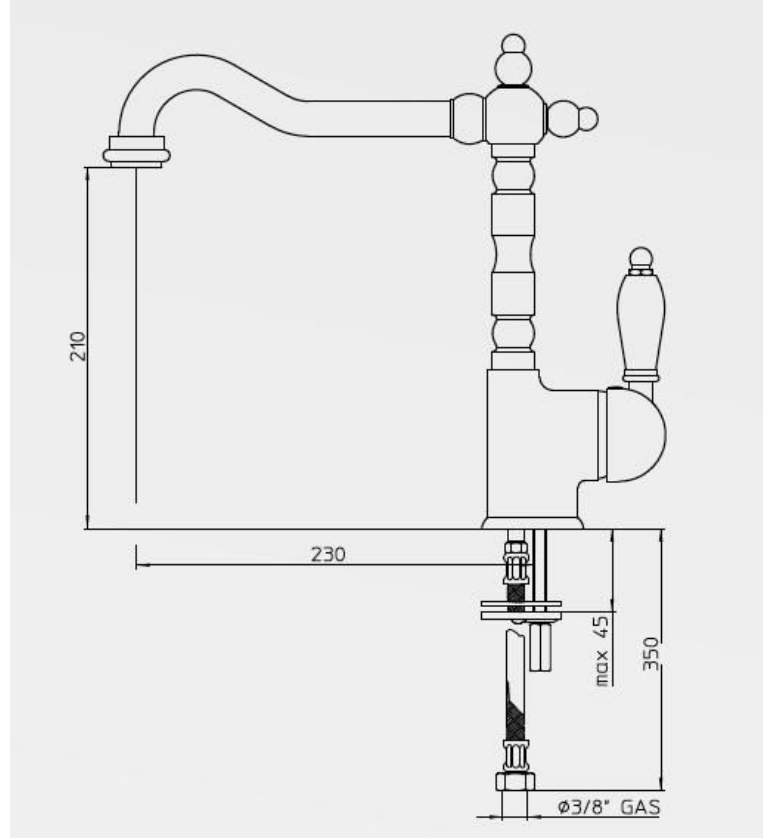

Clasicó Single Mixer - Chrome

Code: 18113

TRADITIONAL & HAMPTONS STYLE SPECIALISTS

BATHROOM | KITCHEN | LAUNDRY

Specifications

- Material: Brass
- Finish: Chrome
- Italina made mixer cartridge operation
- WELS Rating: 4 Star (7.5L/min) (R:T21308)
- Watermark approved to Australian Standards
- Swivel Spout