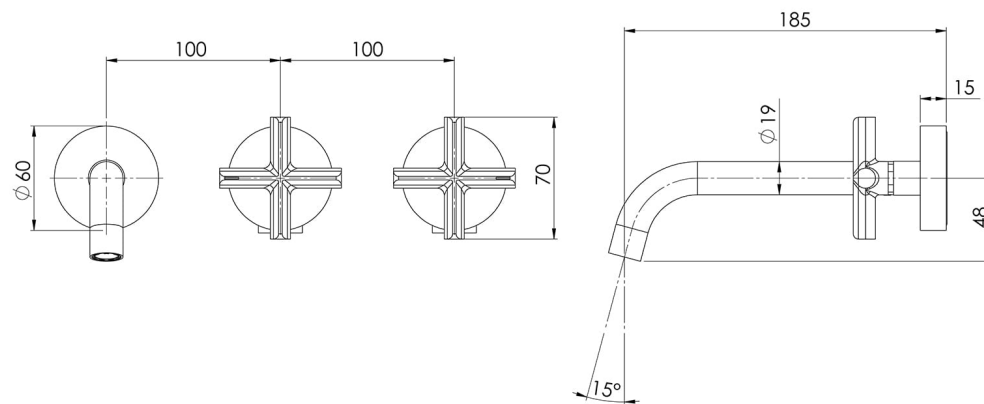

VIVID SLIMLINE PLUS

VIVID SLIMLINE PLUS WALL BASIN / BATH HOSTESS SET 180MM OUTLET

SPECIFICATIONS

AVAILABLE IN

119-1125-00
Chrome

119-1125-40
Brushed
Nickel

119-1125-30
Gun Metal

119-1125-10
Matte Black