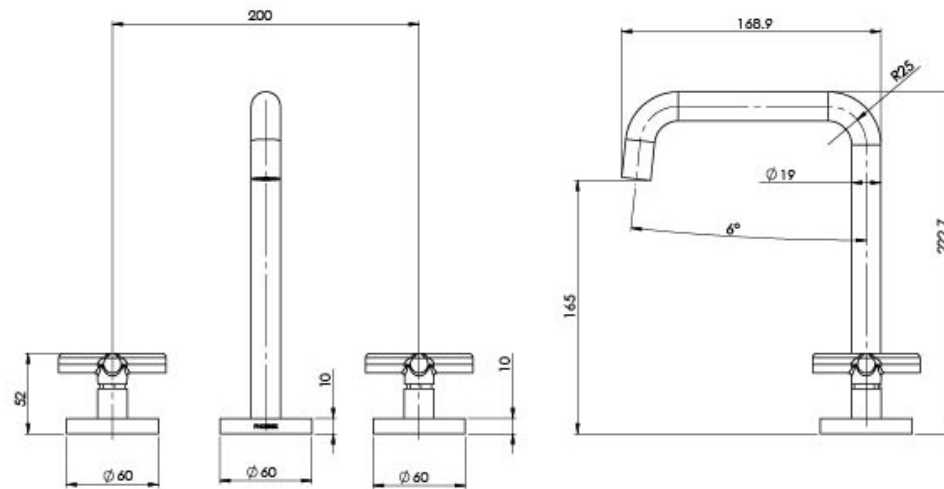

VIVID SLIMLINE PLUS

VIVID SLIMLINE PLUS BASIN SET

SPECIFICATIONS

AVAILABLE IN

119-1000-00
Chrome

119-1000-40
Brushed
Nickel

119-1000-30
Gun Metal

119-1000-10
Matte Black