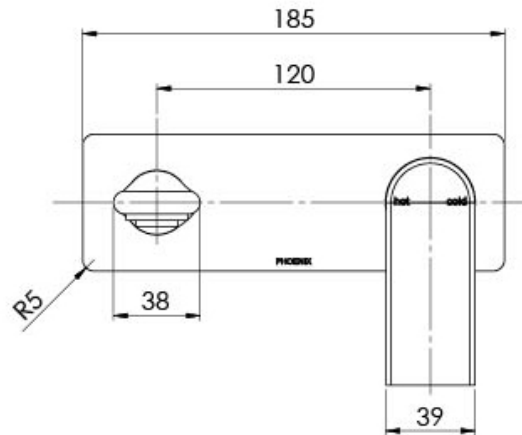

TEEL

TEEL WALL BASIN / BATH MIXER SET 200MM

SPECIFICATIONS

AVAILABLE IN

118-7810-00
Chrome

118-7810-40
Brushed
Nickel

118-7810-30
Gun Metal

118-7810-10
Matte Black