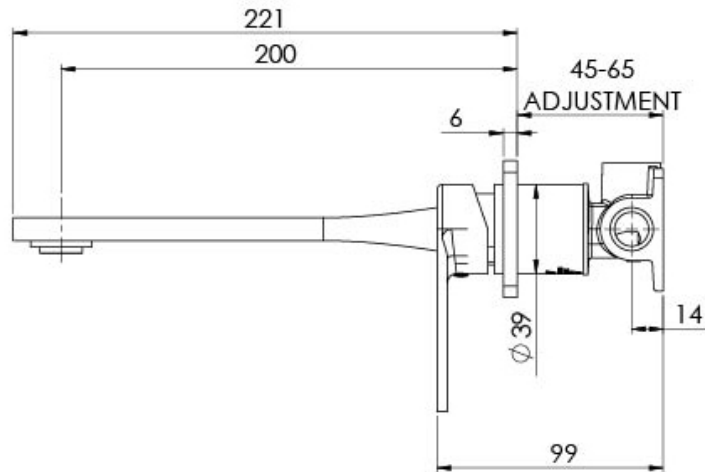

TEEL

TEEL WALL BASIN / BATH MIXER SET 200MM

SPECIFICATIONS

AVAILABLE IN

118-7810-00
Chrome

118-7810-40
Brushed
Nickel

118-7810-30
Gun Metal

118-7810-10
Matte Black