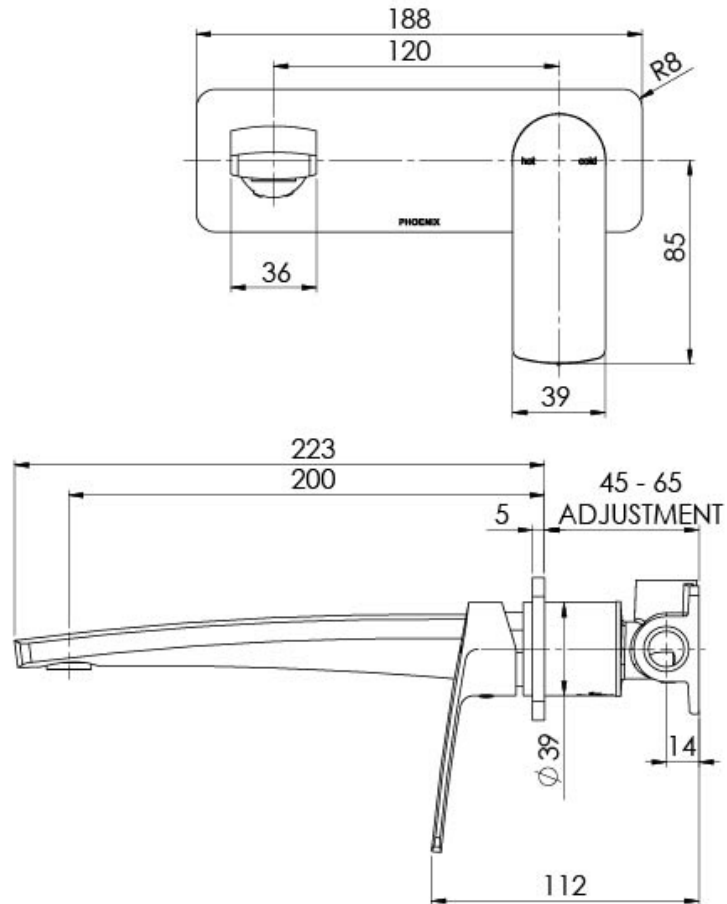

## MEKKO WALL BASIN / BATH MIXER SET 200MM

## SPECIFICATIONS