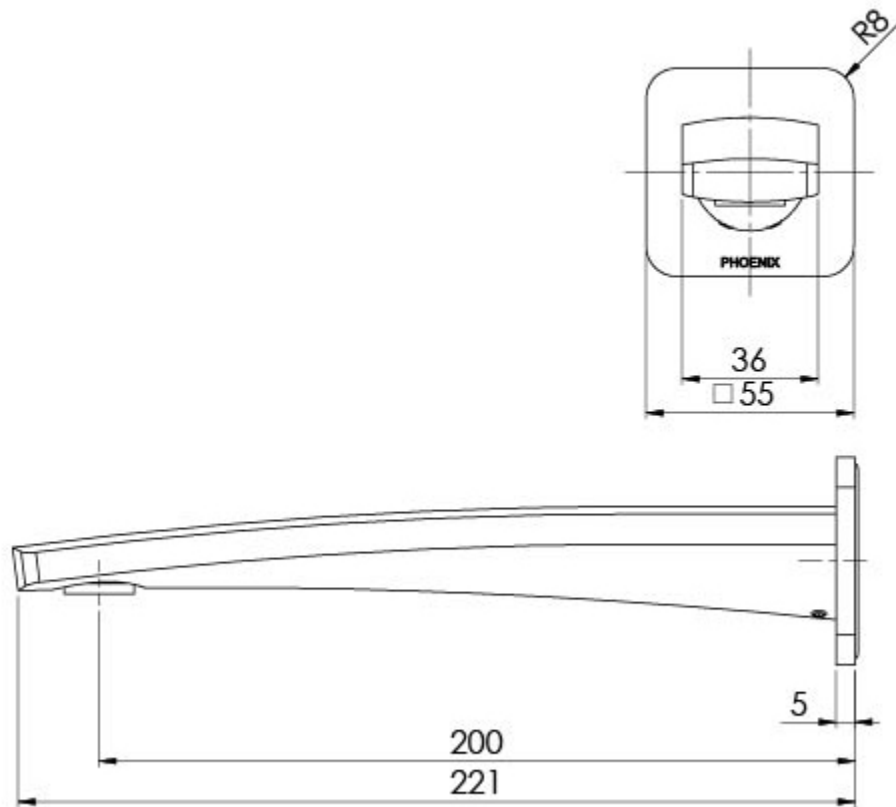

## MEKKO WALL BASIN OUTLET 200MM

## SPECIFICATIONS