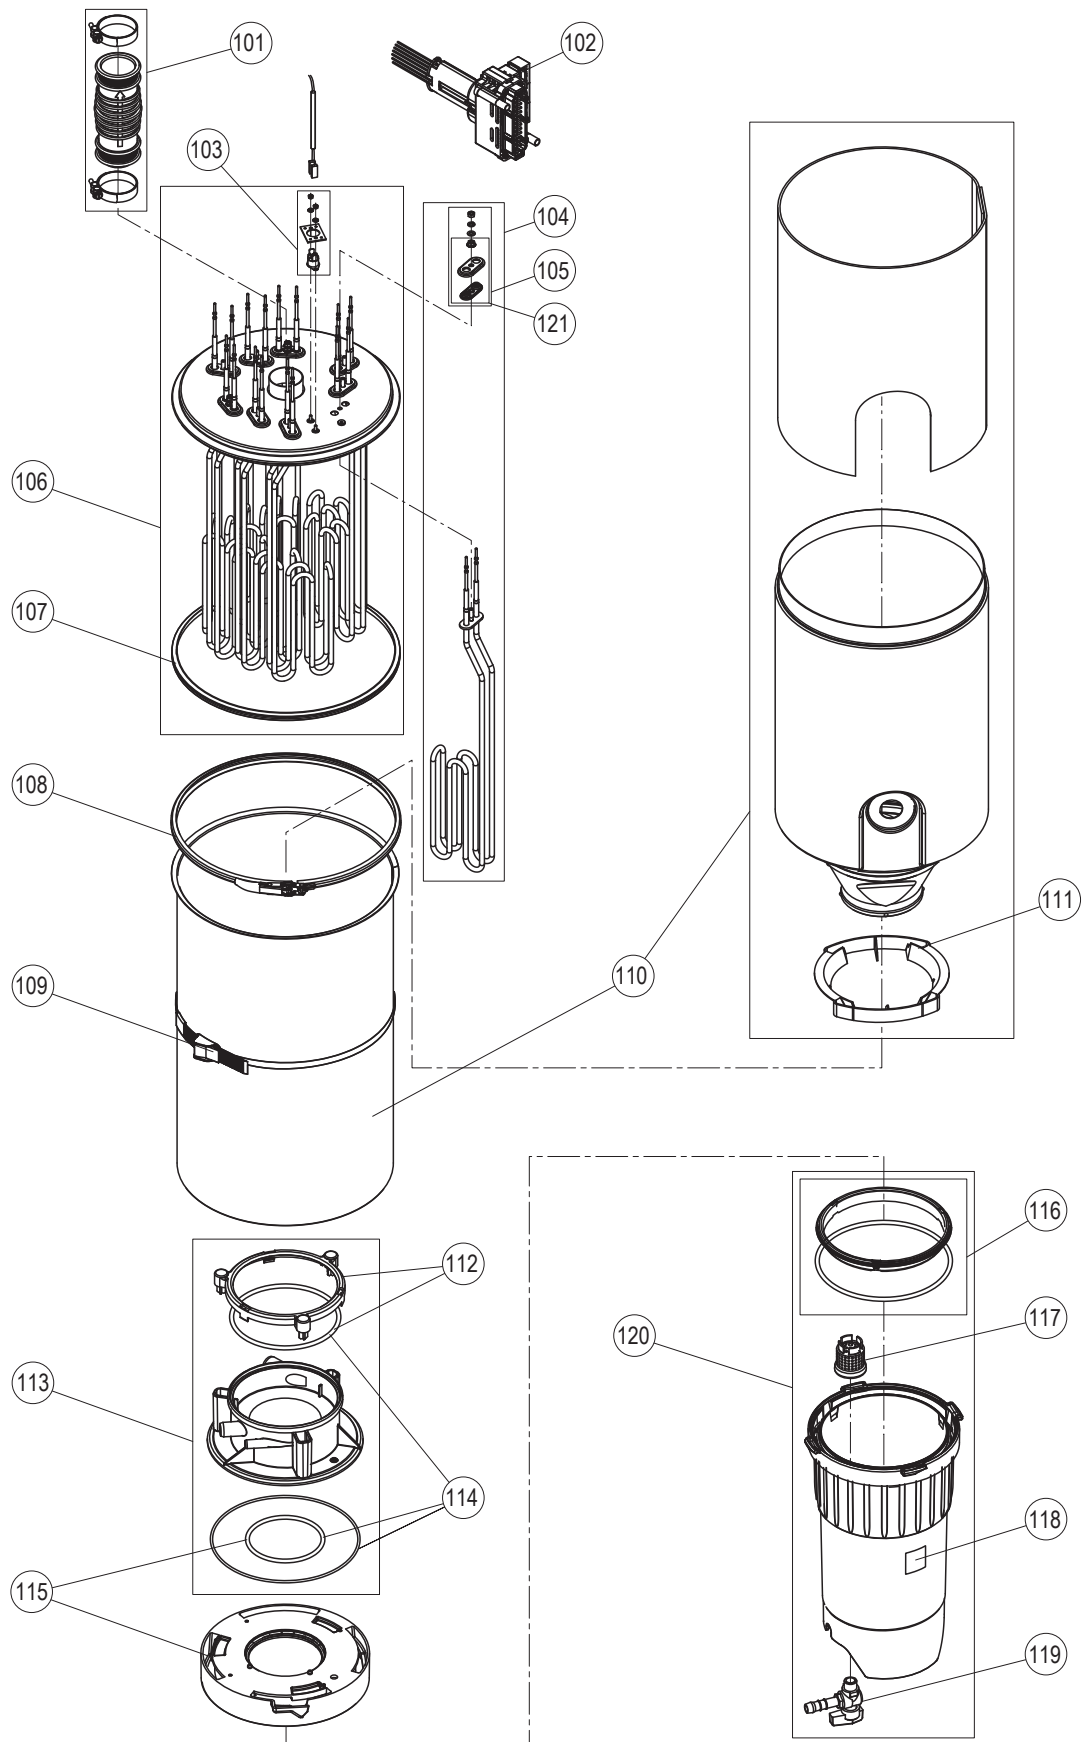

Pos.	Article	Completion	Voltage								Art.-/SAP-No.
			208V / 1 ~	240V / 1 ~	480V / 1 ~	600V / 1 ~	208V / 3 ~	240V / 3 ~	480V / 3 ~	600V / 3 ~	
301	SP Hose Spring Clamp Kit, RS	10...180 lb/hr	1	1	1	1	1	1	1	1	2584876
302	SP Fill Cup Kit, RS	10...180 lb/hr	1	1	1	1	1	1	1	1	2584889
303	SP Tpl Valve 10-20lb 2 x 0.8 & 14L, RS	10...20 lb/hr (P + DWC)	1	1	1	1	1	1	1	1	2584833
	SP Tpl Valve 30-180lb 2 x 1.2 & 14L, RS	30...180 lb/hr (P + DWC)	1	1	1	1	1	1	1	1	2584835
304	SP Dbl Fill Valve 10-20lb 1.2 & 14L, RS	10...20 lb/hr (DWC)	1	1	1	1	1	1	1	1	2584832
	SP Dbl Fill Valve 30-180lb 2 & 14L, RS	30...180 lb/hr (DWC)	1	1	1	1	1	1	1	1	2584834
305	SP Drain cup, RS	10...180 lb/hr	1	1	1	1	1	1	1	1	2584836
306	SP Basic Level Sensing Chamber, RS	10...180 lb/hr	1	1	1	1	1	1	1	1	2584839
	SP Process Level Sensing Chamber, RS	10...180 lb/hr (P)	1	1	1	1	1	1	1	1	2584840
307	SP Gasket Level Sensing Chamber, RS	10...180 lb/hr	1	1	1	1	1	1	1	1	2584846
308	SP Outside Level Sensor PCB, RS	10...180 lb/hr	1	1	1	1	1	1	1	1	2584841
309	SP Process Level Sensor PCB, RS	10...180 lb/hr	1	1	1	1	1	1	1	1	2584842
310	SP Cable Level Sensor PCB, RS	10...180 lb/hr	1	1	1	1	1	1	1	1	2588483
311	SP Drain Pump + mounts, RS	10...180 lb/hr	1	1	1	1	1	1	1	1	2584887
312	SP Level Control 10-20lb Hose Kit, RS	10...20 lb/hr	1	1	1	1	1	1	1	1	2584877
	SP Level Control 30-180lb Hose Kit, RS	30...180 lb/hr	1	1	1	1	1	1	1	1	2584878
313	SP Triple Valve Hoses 10-20lb, RS	10...20 lb/hr	1	1	1	1	1	1	1	1	2584896
	SP Triple Valve Hoses 30-180lb, RS	30...180 lb/hr	1	1	1	1	1	1	1	1	2584897
314	SP Double Valve Hoses 10-20lb, RS	10...20 lb/hr	1	1	1	1	1	1	1	1	2584898
	SP Double Valve Hoses 30-180lb, RS	30...180 lb/hr	1	1	1	1	1	1	1	1	2584899
315	SP Drain Cooling Hose 0-20lb, RS	10...20 lb/hr	1	1	1	1	1	1	1	1	2584892
	SP Drain Cooling Hose 30-180lb, RS	30...180 lb/hr	1	1	1	1	1	1	1	1	2584893
316	SP Fill Cup:Drain Cup Hose 10-20lb, RS	10...20 lb/hr	1	1	1	1	1	1	1	1	2584900
	SP Fill Cup:Drain Cup Hose 30-180lb, RS	30...180 lb/hr	1	1	1	1	1	1	1	1	2584901
317	SP Pump Hose Kit 10-20lb/hr, RS	10...20 lb/hr	1	1	1	1	1	1	1	1	2584895
	SP Pump Hose Kit 30-180lb/hr, RS	30...180 lb/hr	1	1	1	1	1	1	1	1	2584894
318	SP Water Inlet Adapter 30-180lb, RS	30...180 lb/hr	1	1	1	1	1	1	1	1	2584891
319	SP Preformed Drain Hose, RS	10...180 lb/hr	1	1	1	1	1	1	1	1	2588484