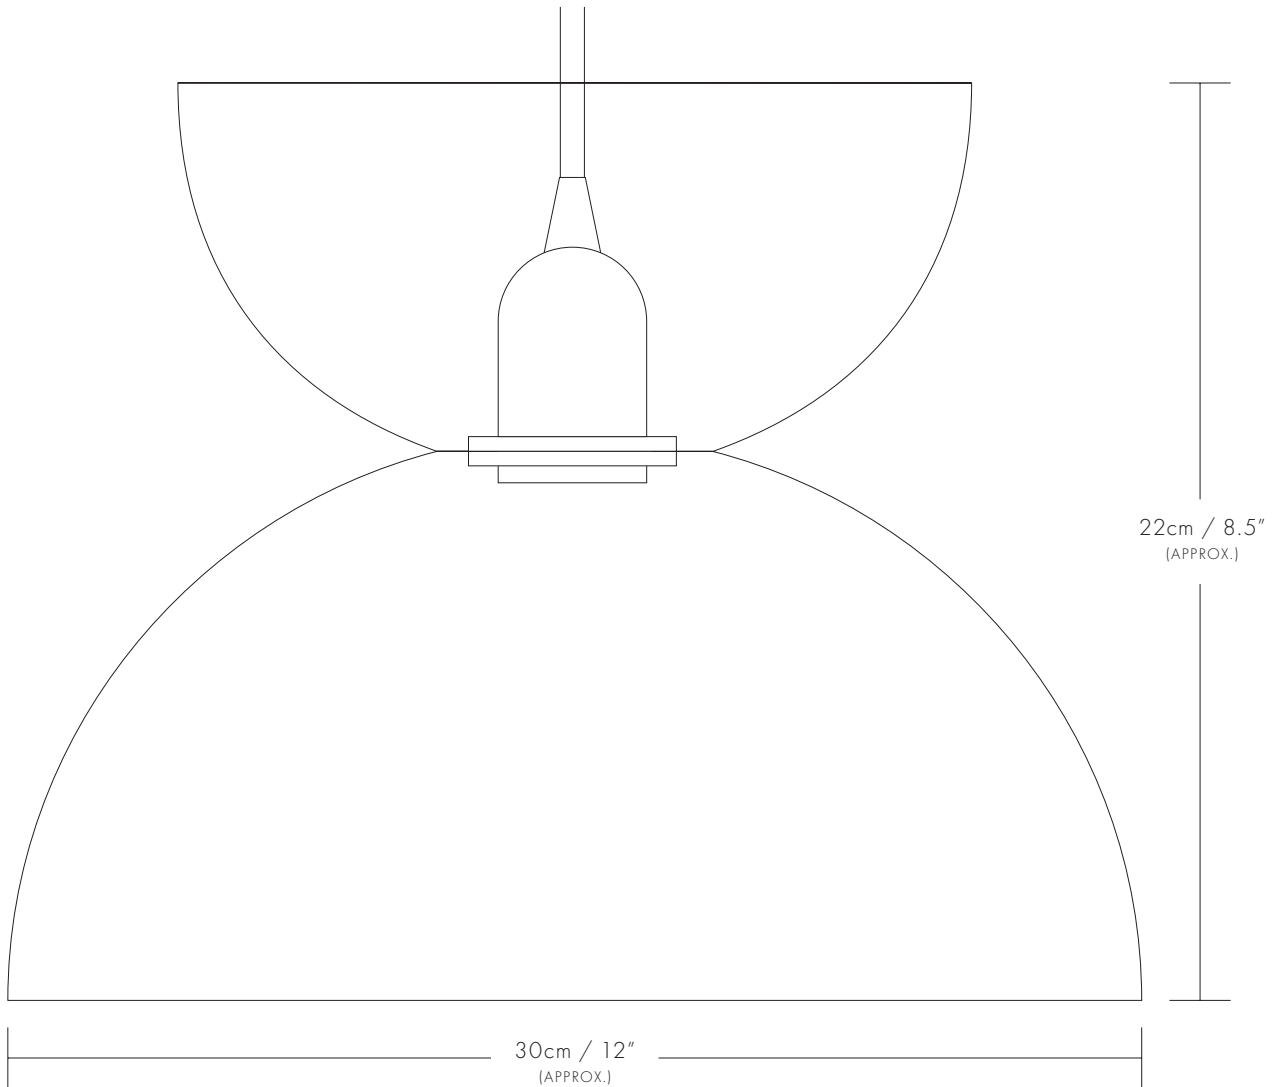

Kosmos Pendant

MANUFACTURER

AND Ceramic Studio

ORIGIN

Handmade in Saskatchewan, Canada

PRODUCTION

Made to order 6–8 weeks

MATERIALS

Stoneware clay sourced from the Canadian prairies. Every ceramic piece is handmade and may exhibit slight variations in form and colour.

STONEWARE COLOUR OPTIONS

natural white

tan

rust

DIMENSIONS

30cm / 12" x 22cm / 8.5" (approx.)

WIRING – HARDWARE

E26 socket 60W max., 3.05m / 10.0' flexible fabric cord, with ceiling canopy, ETL certified

HARDWARE COLOUR

black

LED LIGHT BULB RECOMMENDED (NOT INCLUDED)