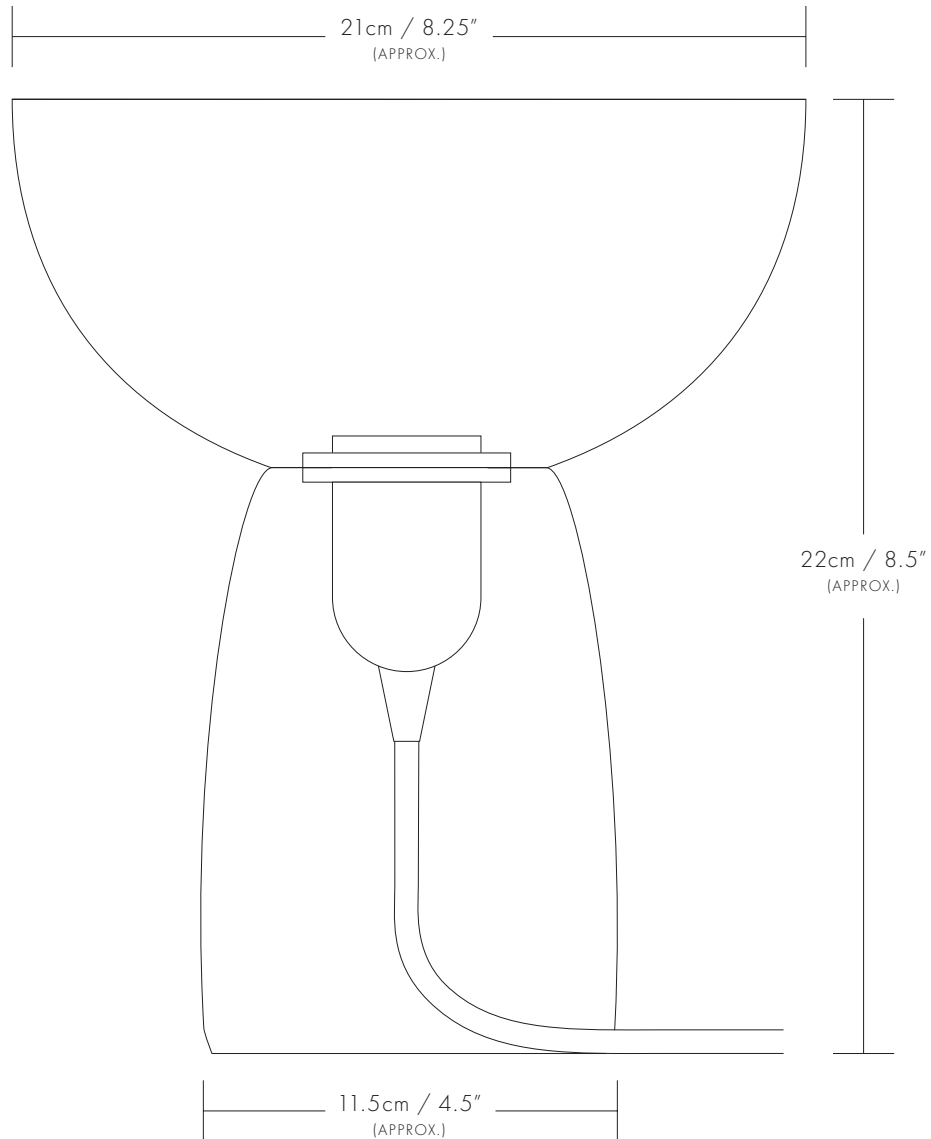

Eclipse Table Lamp

MANUFACTURER

AND Ceramic Studio

ORIGIN

Handmade in Saskatchewan, Canada

PRODUCTION

Made to order 6–8 weeks

MATERIALS

Stoneware clay sourced from the Canadian prairies. Every ceramic piece is handmade and may exhibit slight variations in form and colour.

STONEWARE COLOUR OPTIONS

natural white

tan

rust

DIMENSIONS

21cm / 8.25" x 22cm / 8.5" (approx.)

WIRING – PLUG-IN

E26 socket 60W max
1.8m/6' flexible fabric cord
with in-line dimmer switch, UL certified

WIRING COLOUR

ecru

LED LIGHT BULB RECOMMENDED (NOT INCLUDED)