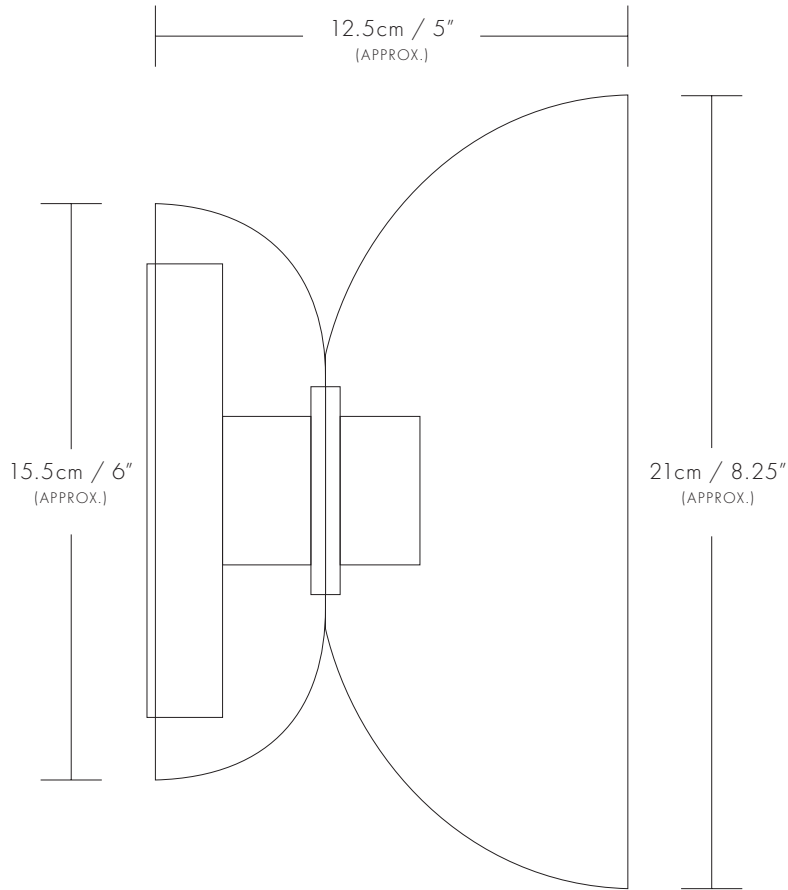

Echo Sconce

MANUFACTURER

AND Ceramic Studio

ORIGIN

Handmade in Saskatchewan, Canada

PRODUCTION

Made to order 6–8 weeks

MATERIALS

Stoneware clay sourced from the Canadian prairies. Every ceramic shade is handmade and may exhibit slight variations in form and colour.

STONEWARE COLOUR OPTIONS

natural white

tan

rust

DIMENSIONS

21cm / 8.25" x 12.5cm / 5" (approx.)

WIRING – HARDWARE

E26 socket 60W max., mounting canopy, ETL certified

HARDWARE COLOUR

black

LED LIGHT BULB RECOMMENDED (NOT INCLUDED)