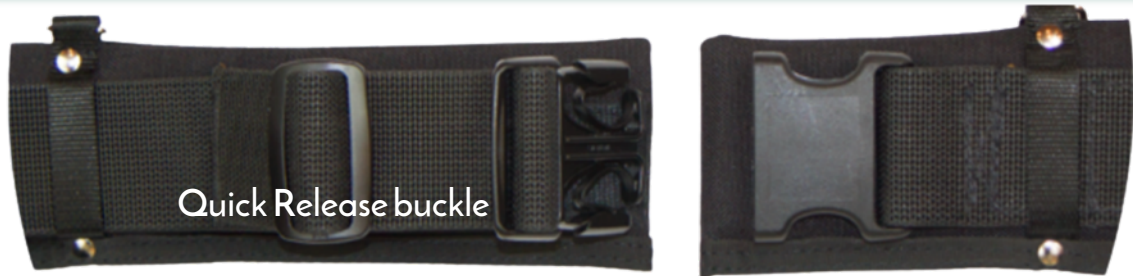

Boulder Bag Belts

Quick Release belt
510

2-inch-wide SCUBA nylon webbing with military strength quick release buckle
6 belt sizes

Metal Buckle with leather tip belt
514

2-inch-wide SCUBA nylon webbing with thick FULL GRAIN USA calf leather with military strength metal buckle - 6 belt sizes

Comfort Belt with Quick Release
500

No Handles

Thick padding closed 1/2 inch closed cell foam | Contoured to fit your back with comfort and support
Metal loops included for suspenders | Works with **Connect-A-Pouch** | Quick Release buckle