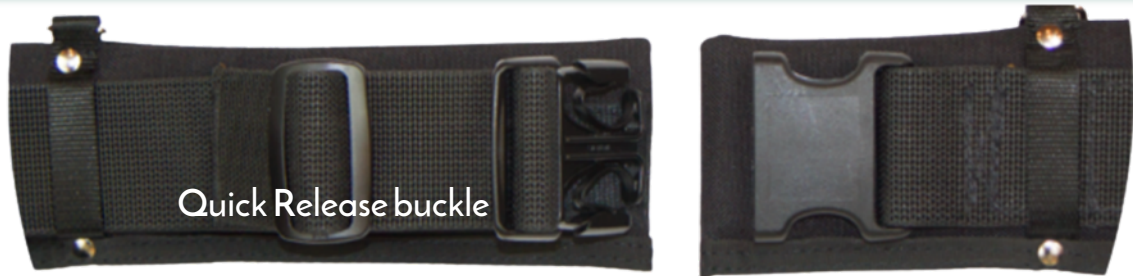

## Boulder Bag Belts

Quick Release belt  
510

2-inch-wide SCUBA nylon webbing with military strength quick release buckle  
6 belt sizes

Metal Buckle with leather tip belt  
514

2-inch-wide SCUBA nylon webbing with thick FULL GRAIN USA calf leather with military strength metal buckle - 6 belt sizes

Comfort Belt with Quick Release  
500

Quick Release buckle

No Handles

500

Thick padding closed 1/2 inch closed cell foam | Contoured to fit your back with comfort and support  
Metal loops included for suspenders | Works with **Connect-A-Pouch** | Quick Release buckle