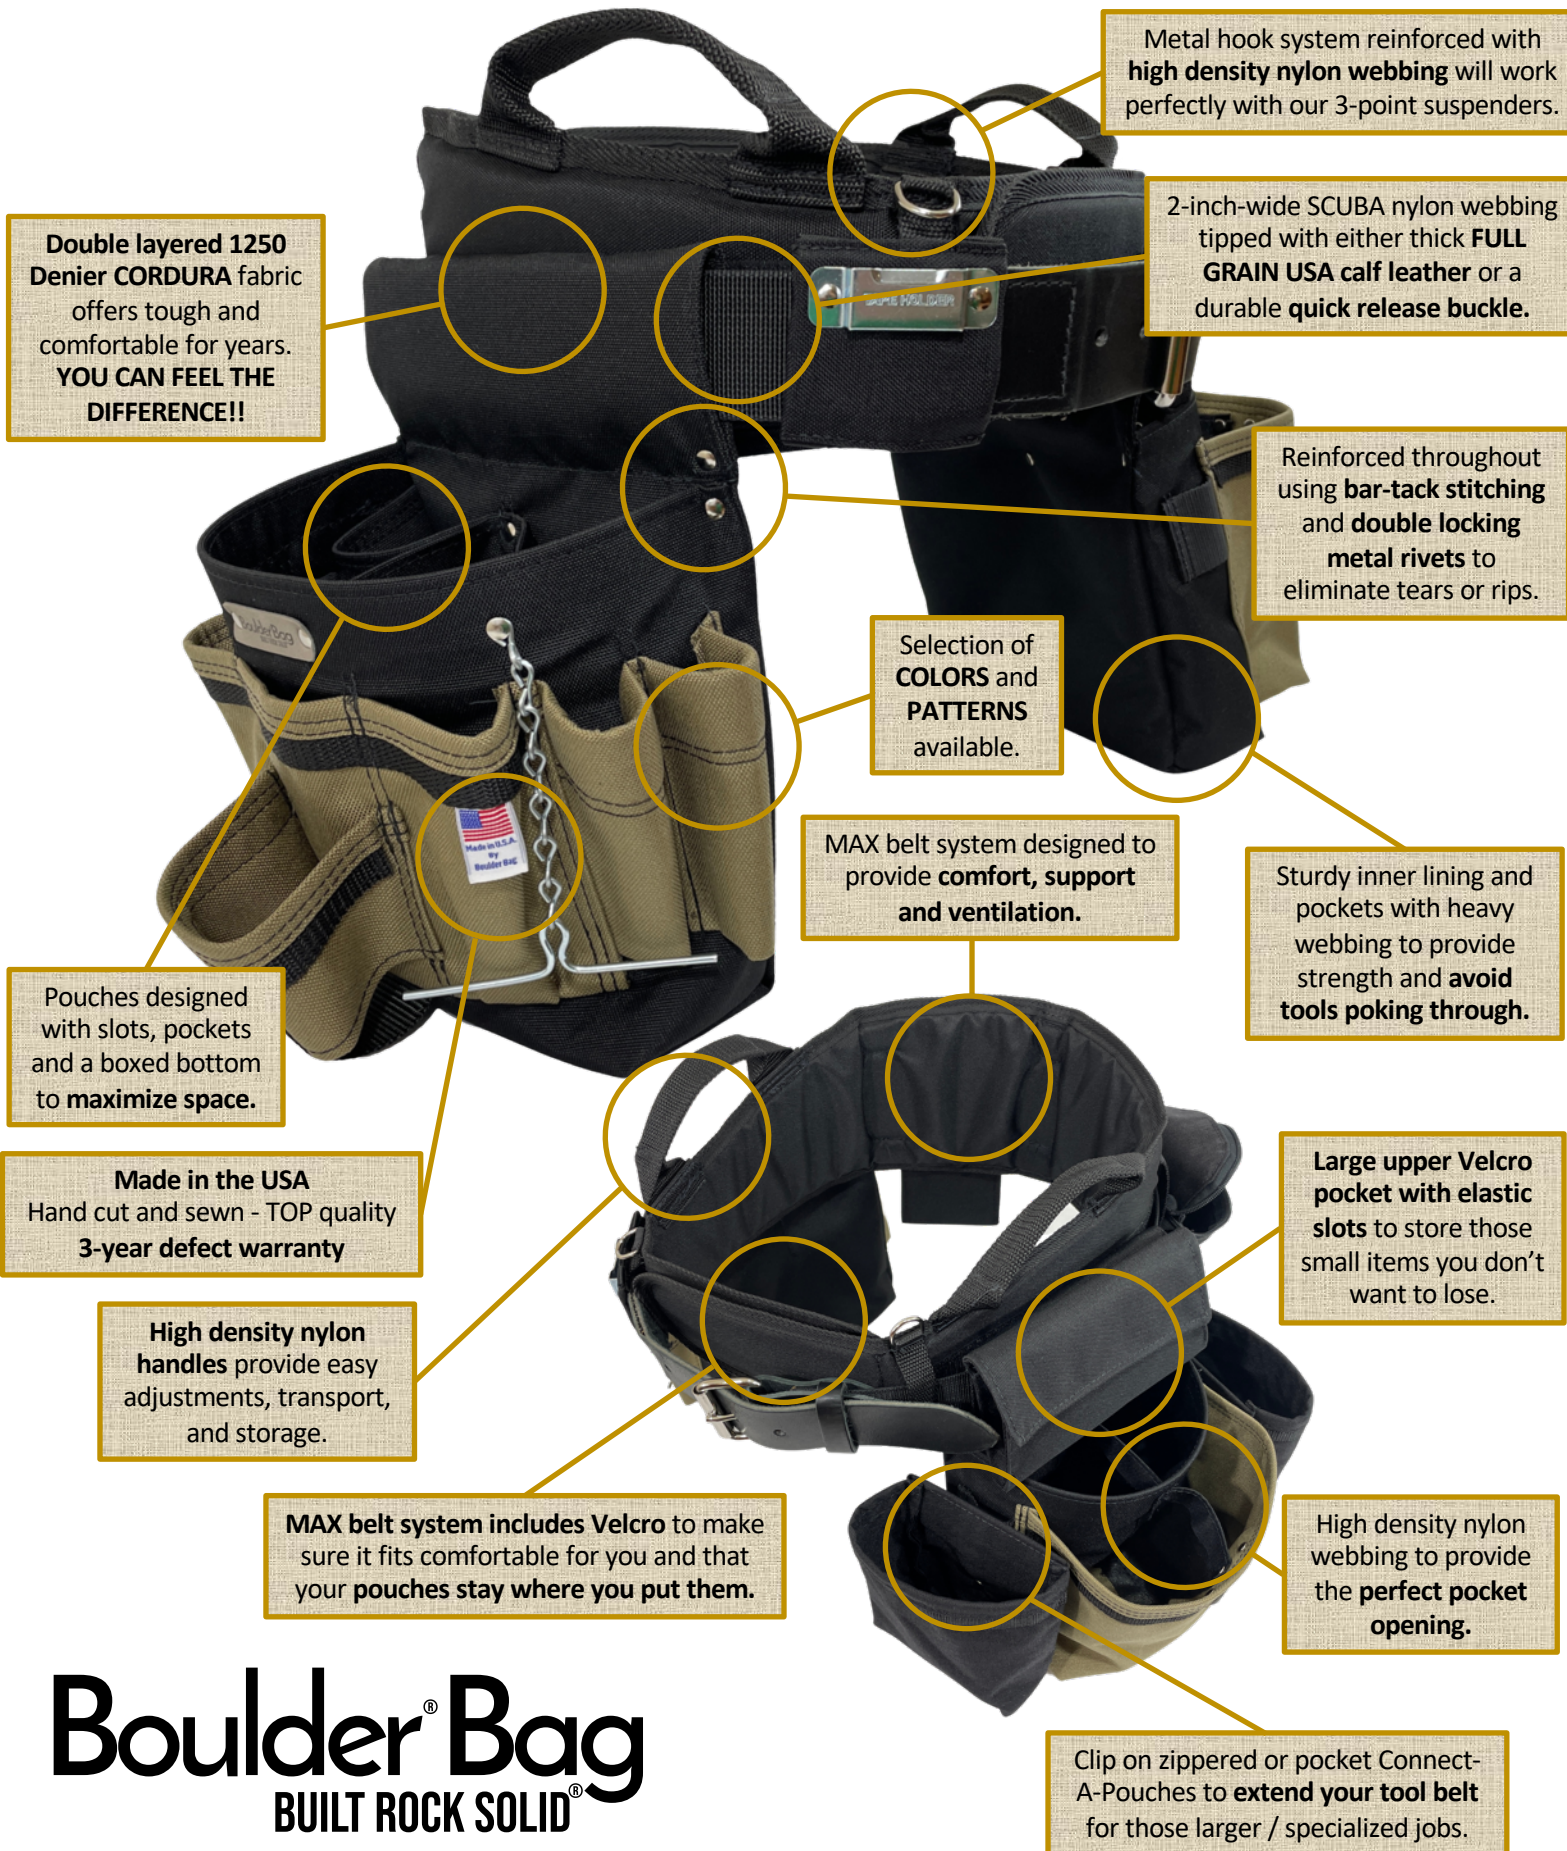

# Boulder Bag

BUILT ROCK SOLID

Introducing our new MAX belt for 2022. Even better than our Comfort Belt, the MAX has a new design to provide:

- 1) Ease of use with HANDLES,
- 2) Improved FIT and COMFORT
- 3) Better BACK SUPPORT

## Ultimate Connect-A-Pouch ULT110

Divided main compartment | Interior pocket | Large divided exterior pocket  
**2 Connect-A-Pouch Loops** | Upper Velcro pocket with 4 elastic slots  
Black | Green | Blue | Tan | Backwoods