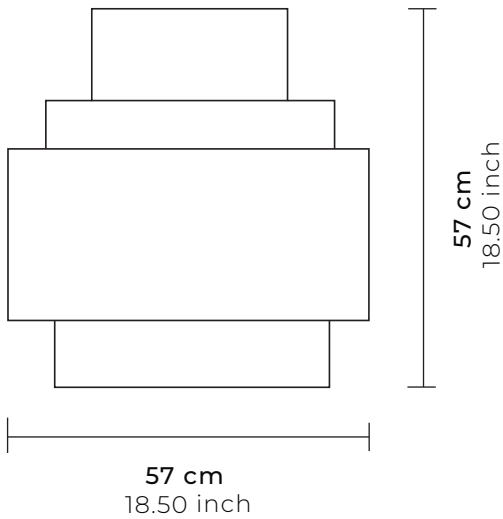

ZACIL

EXTRA GRANDE
EXTRA LARGE

Tipo
Type

Colgante
Pendant

Técnica
Technique

Tejida y soldada a mano
Hand woven and welded

Materiales
Materials

Yute natural 2 cabos
2-ply natural jute

Socket
Socket

Plástico reforzado E26/27 Certificado UL
Reinforced plastic E26/27 UL certificate

Canope
Canopy

Aluminio 12.7cm Ø x 1.7cm alto
Aluminum 50inch Ø x 0.66 inch height

Cable
Cord

1.5m largo, Calibre 2x18
59.05inch length / 2x18 gauge

Medidas
Measures

57cm Ø x 57cm alto
22.44inch Ø x 22.44inch height

Metros cúbicos
Cubic meters

0.1478 m³
5.8188 inch

Estructura metálica
Metallic structure

Calibre 3/8 (9mm) Acabado: pintada al horno con pintura electrostática
3/8 gauge (9mm)
Finish: baked painted with electrostatic painting

Peso
Weight

5.4 kg
11.90 lb

Foco
Lightbulb

Recomendamos el uso de foco LED
We recommend the use of an LED bulb

Soporte p/socket
Socket support

Pasacable de plástico para niple
Cable gland for nipple

Soporte p/canope
Canopy support

Pasacable de plástico
Plastic cable gland

Uso
IP Rating

Interior / Semi exterior
*Se recomienda el uso de exterior siempre y cuando sea un espacio techado
Indoor / Semi outdoor
*Outdoor use is always recommended and when it is a covered space

País de origen
Country of origin

México
México

NOTA:

ZACIL esta hecha a mano con materiales naturales, por lo que pueden presentar variaciones en tamaño, color, forma y textura.

NOTE:

ZACIL is handmade with natural materials, so they may present variations in size, color, shape and texture.